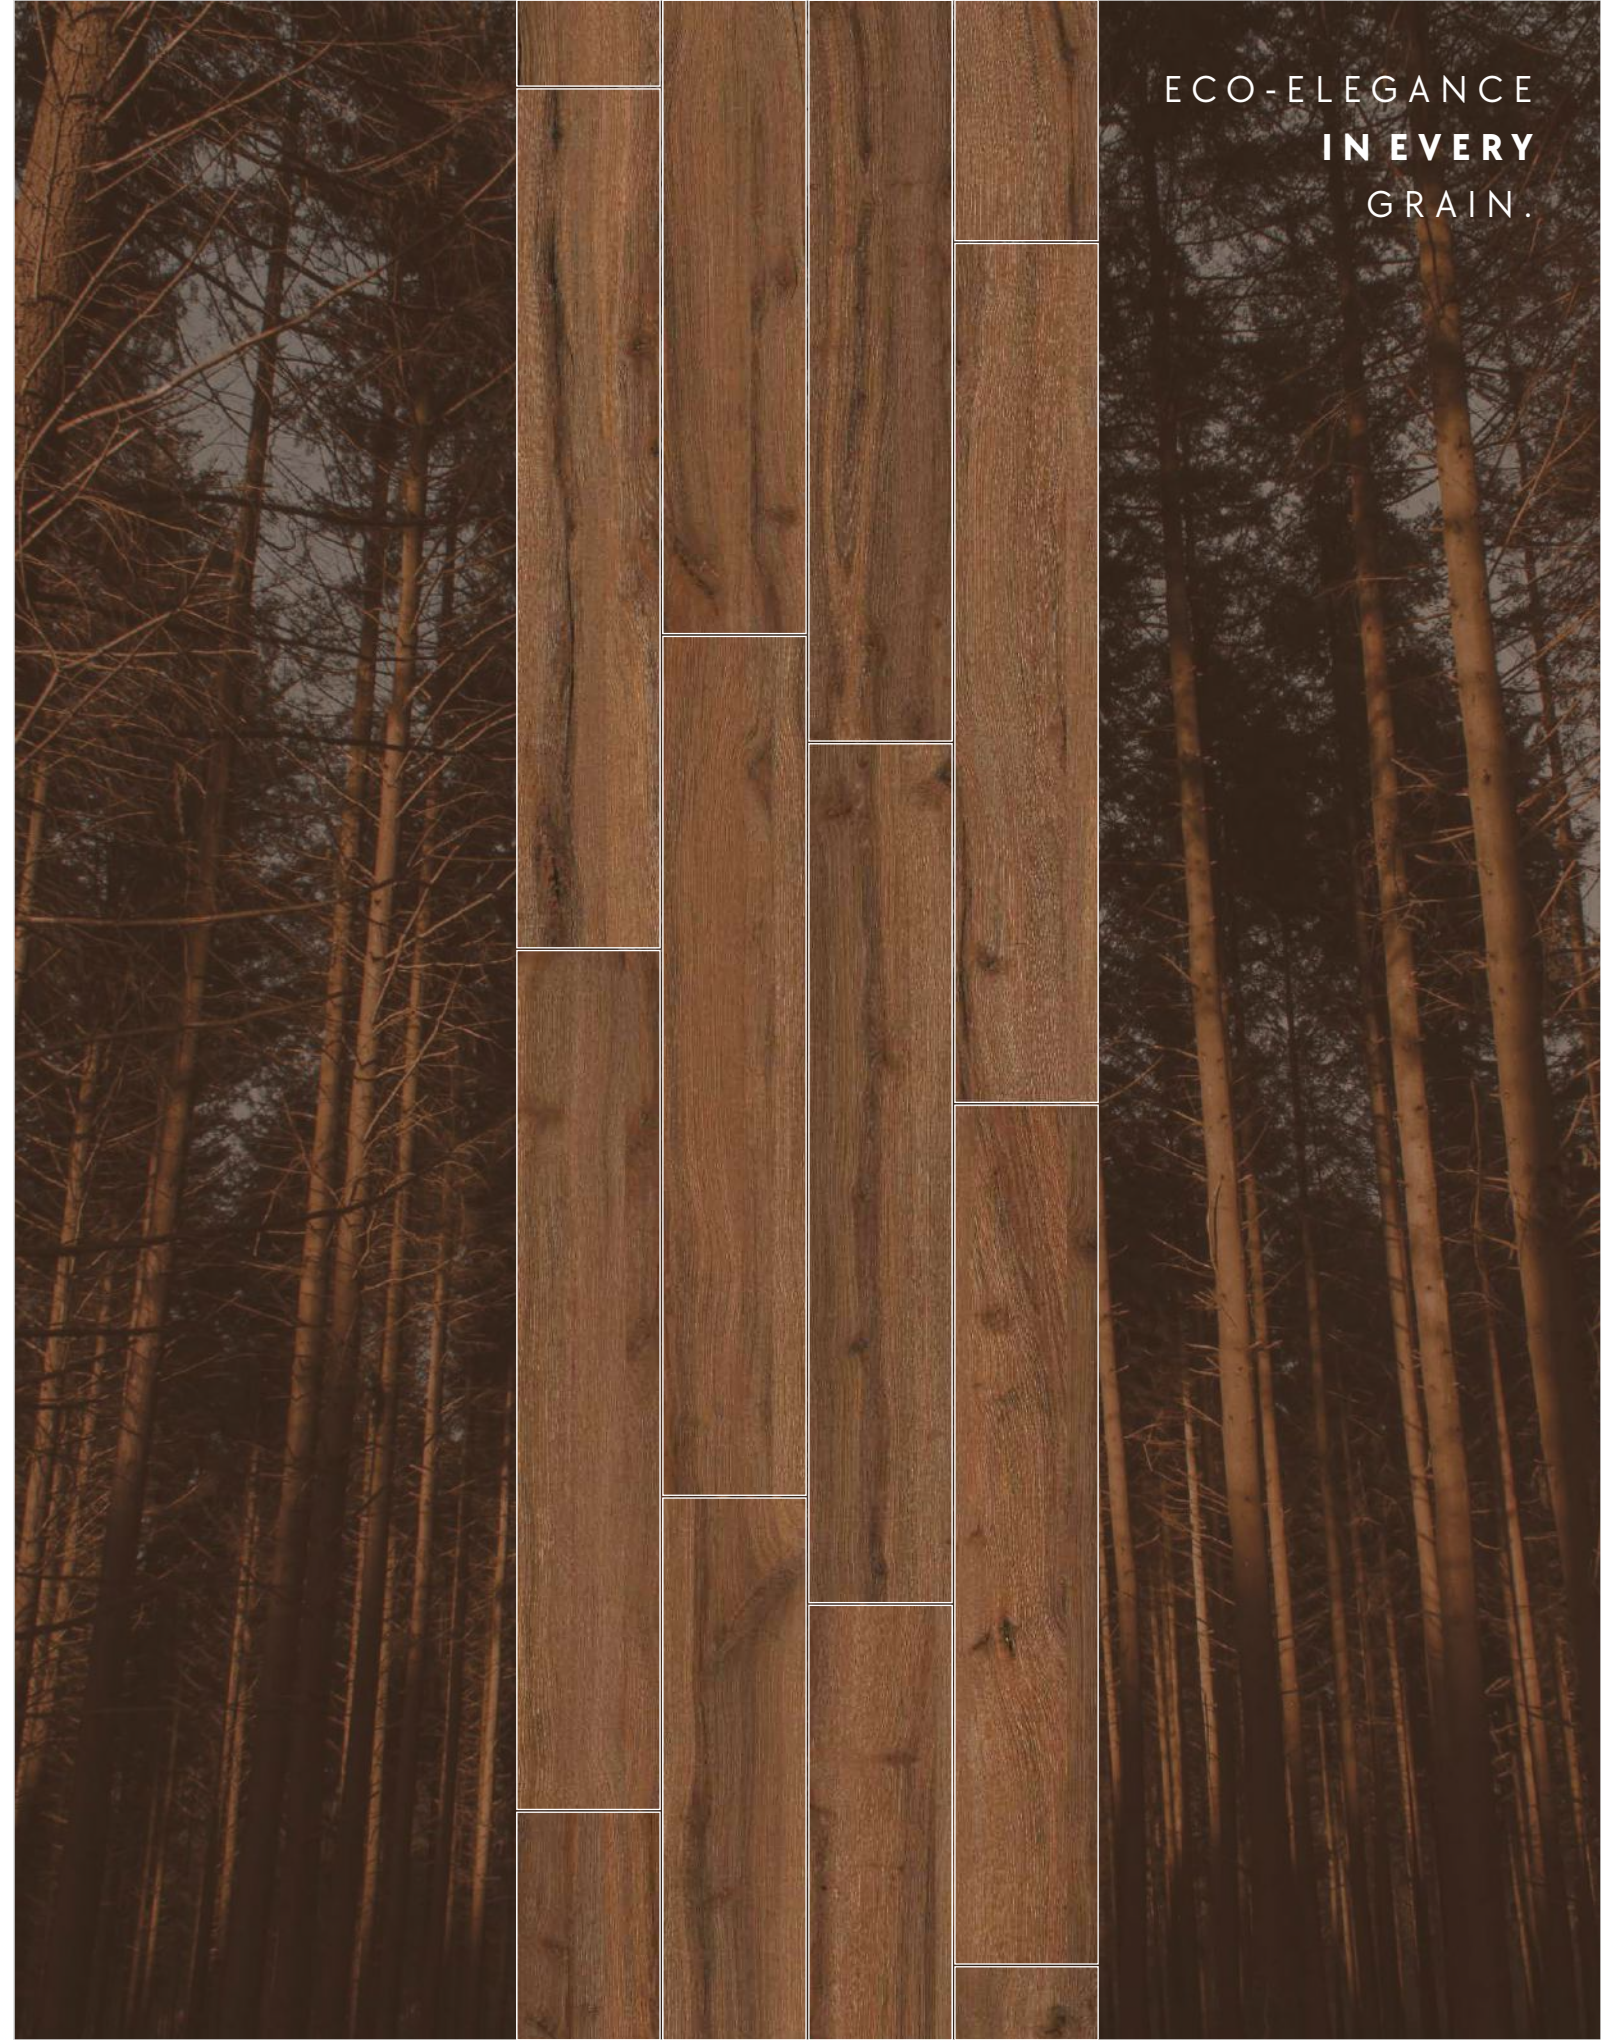

★ Random-17

ECO-ELEGANCE
IN EVERY
GRAIN.

FOR
EVERY LEAF,
A PROMISE
KEPT.

Staye
COLLECTION

Elite Wood Brown

Size : 200x1200mm | Surface : Natural

Slip Resistance

Slight Variation

★ Random-17

Elite Wood Brown

Staye

COLLECTION

Elite wood dark

Size : 200x1200mm | Surface : Natural

Slip Resistance

Slight Variation

★ Random-17

ECO-ELEGANCE
IN EVERY
GRAIN.

Elite Wood Dark

FOR
EVERY LEAF,
A PROMISE
KEPT.

Staye
COLLECTION

Elite Wood Natural

Size : 200x1200mm | Surface : Natural

Slip Resistance