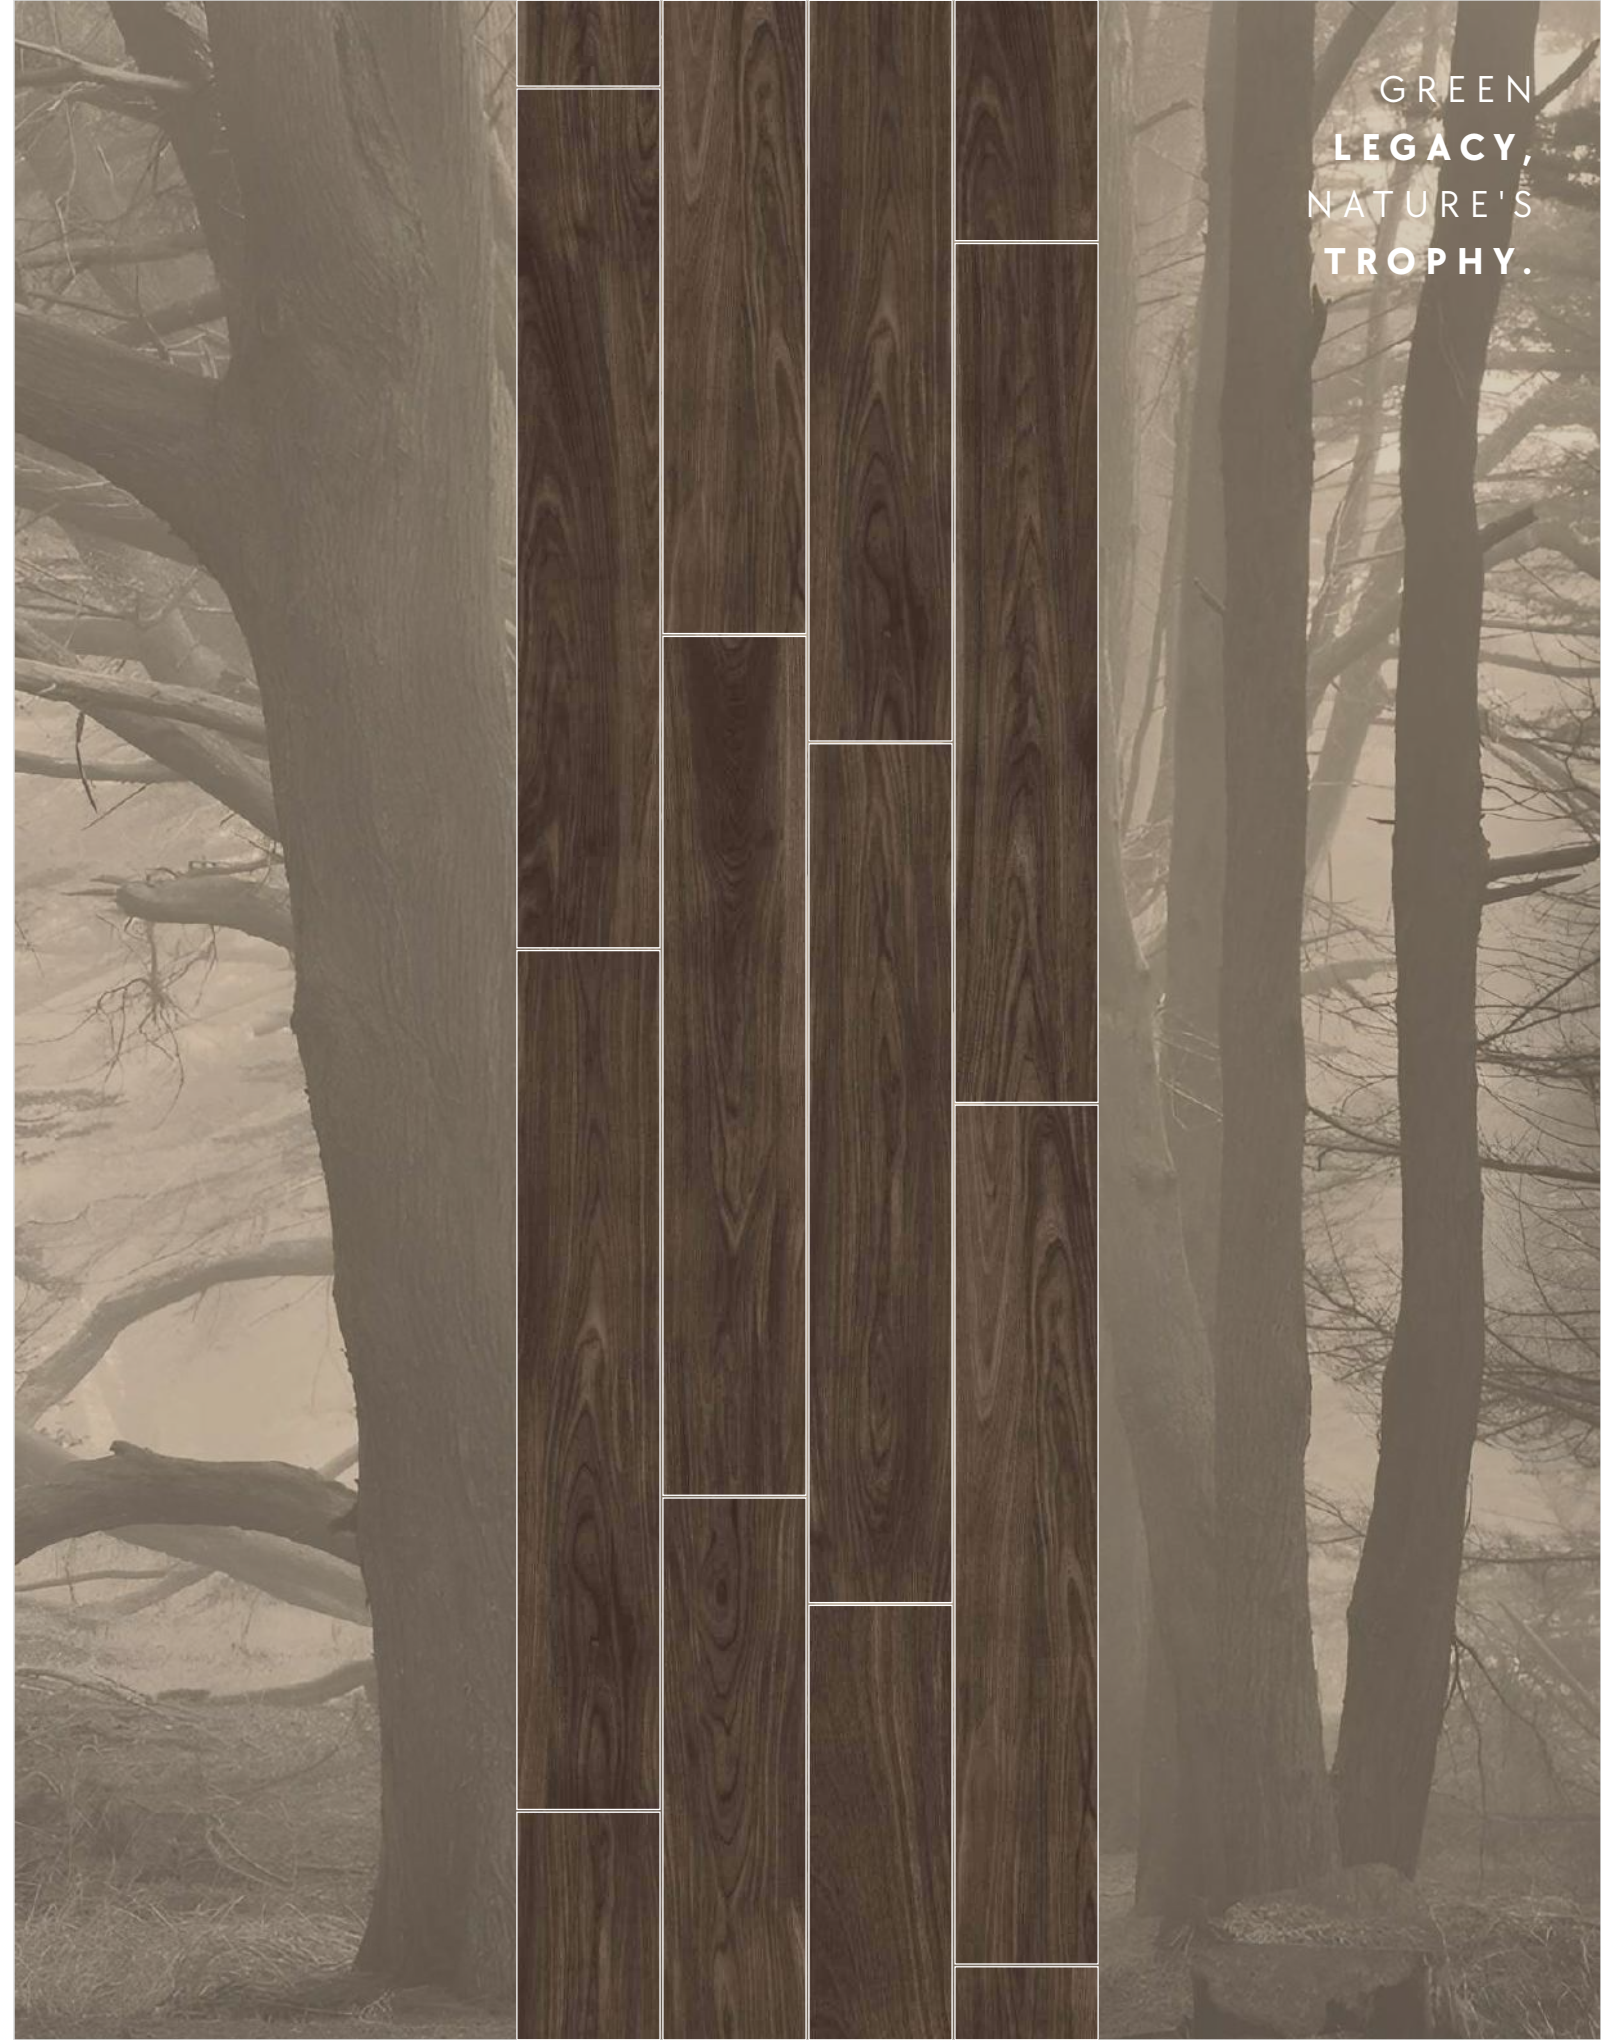

Slip Resistance

Slight Variation

★ Random-8

Staye
COLLECTION

Kao Wood Coffee

Size : 200x1200mm | Surface : Natural

★ Random-8

GREEN
LEGACY,
NATURE'S
TROPHY.

UNVEIL
THE BEAUTY
OF NATURE
IN EVERY
BOARD.

Staye
COLLECTION

Kao Wood Honey

Size : 200x1200mm | Surface : Natural

Slip Resistance

Slight Variation

★ Random-7

Kao Wood Honey