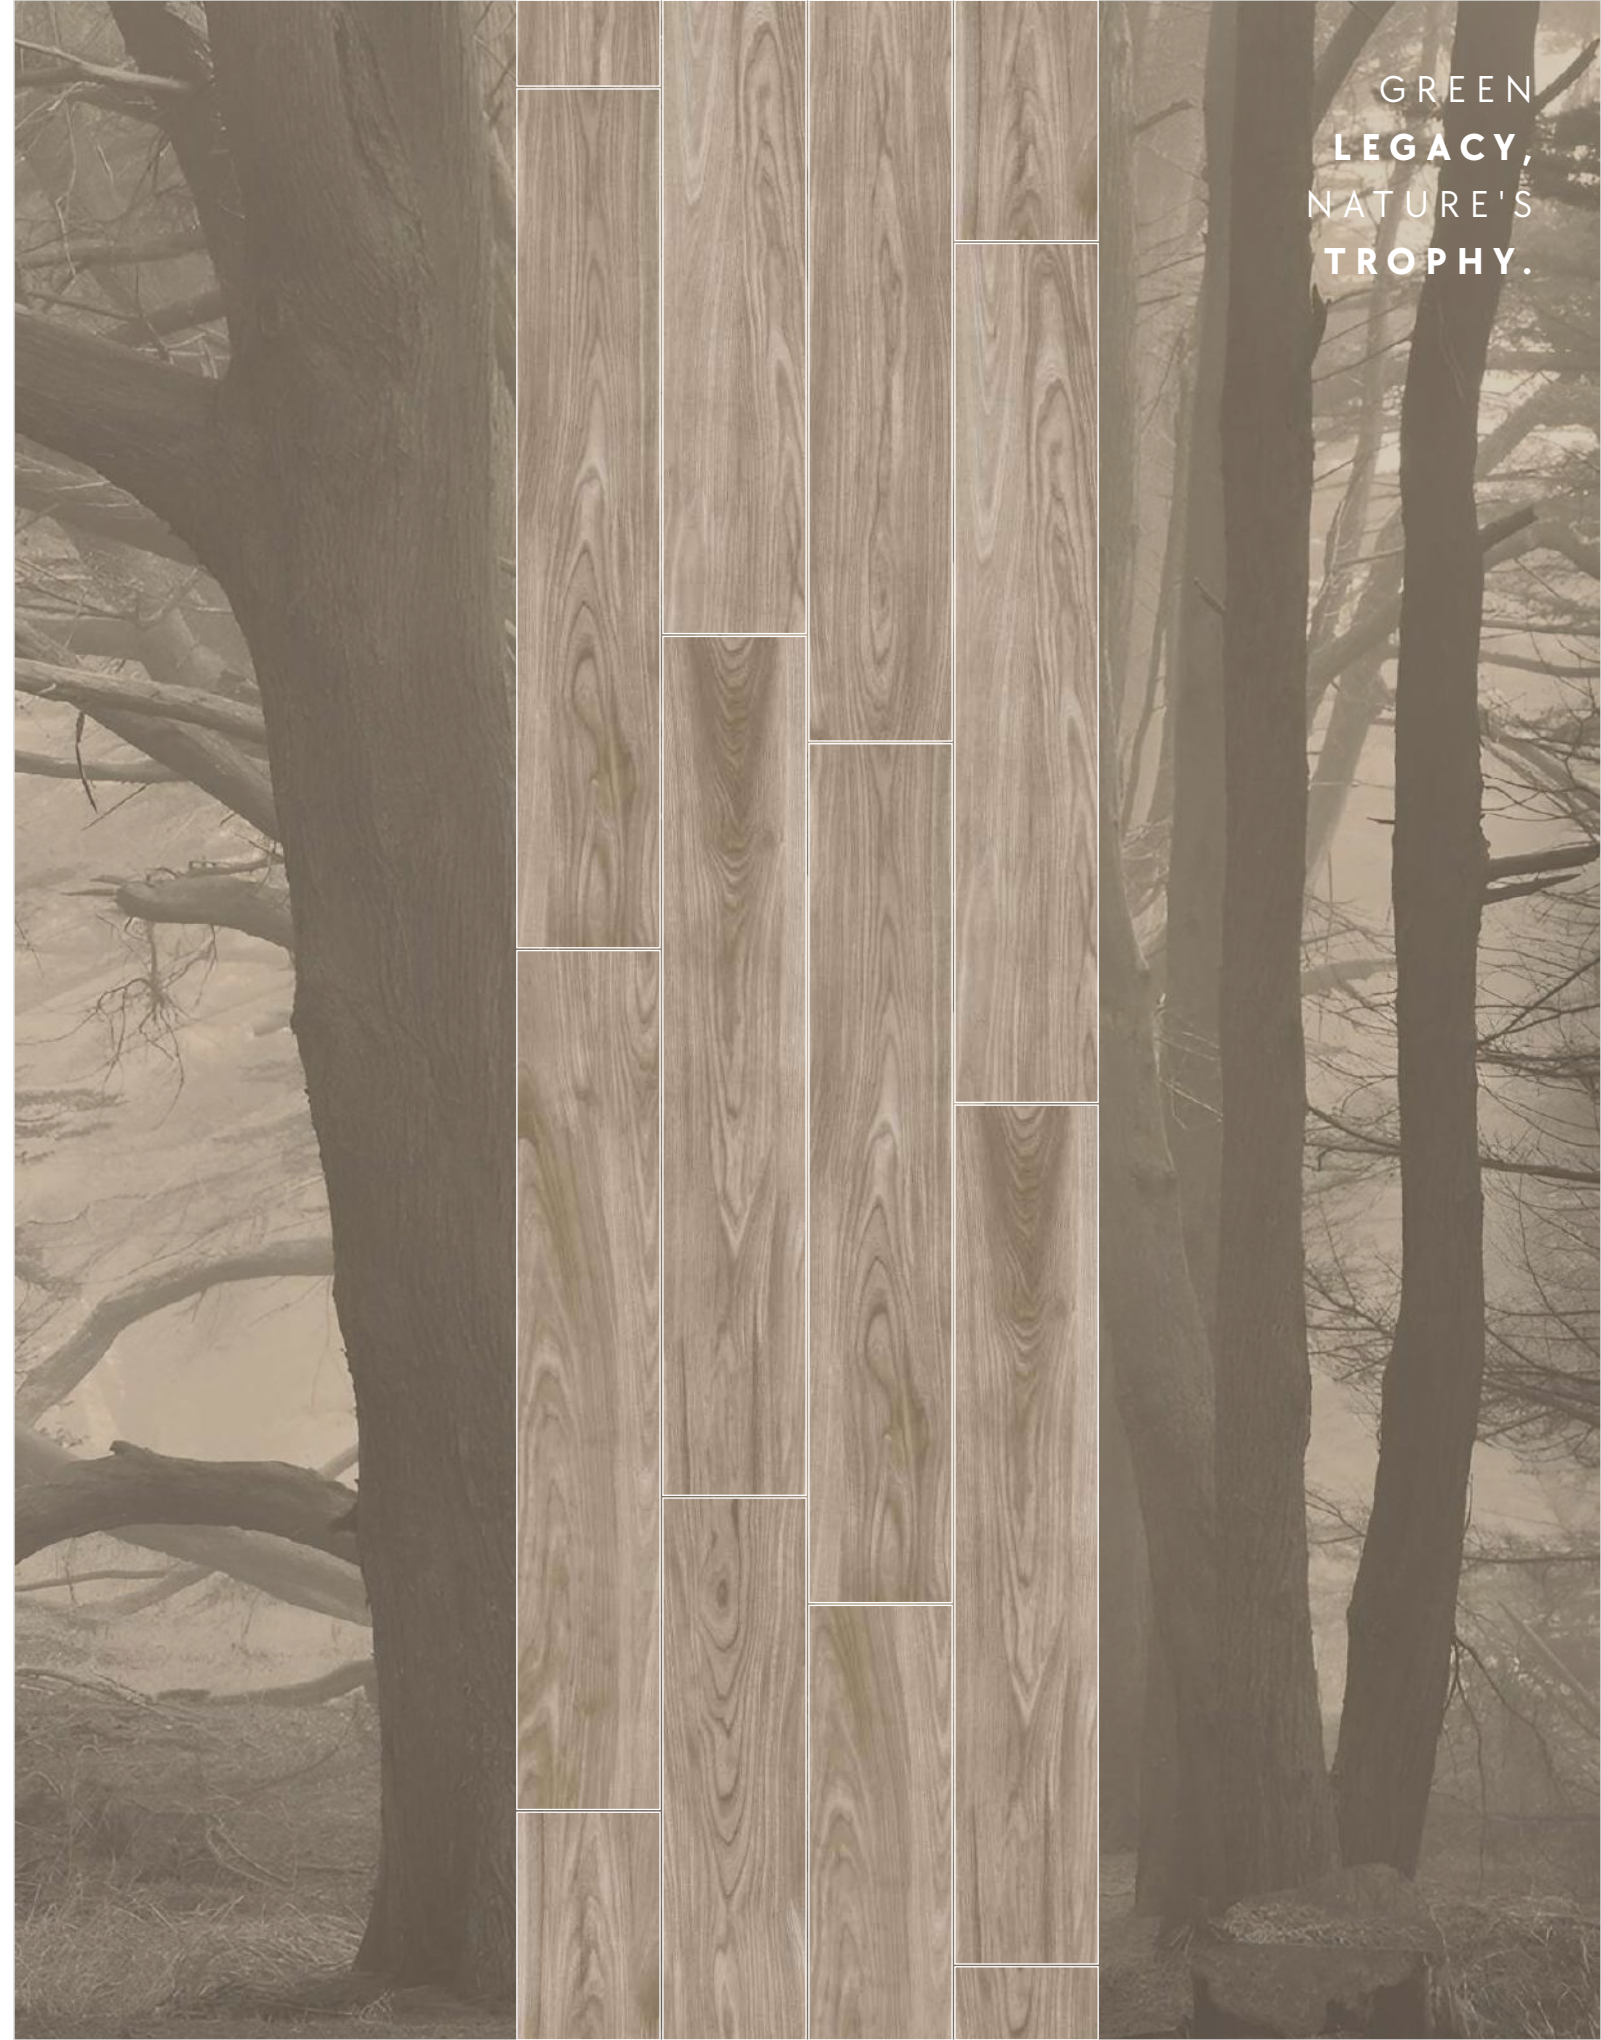

★ Random-7

GREEN
LEGACY,
NATURE'S
TROPHY.