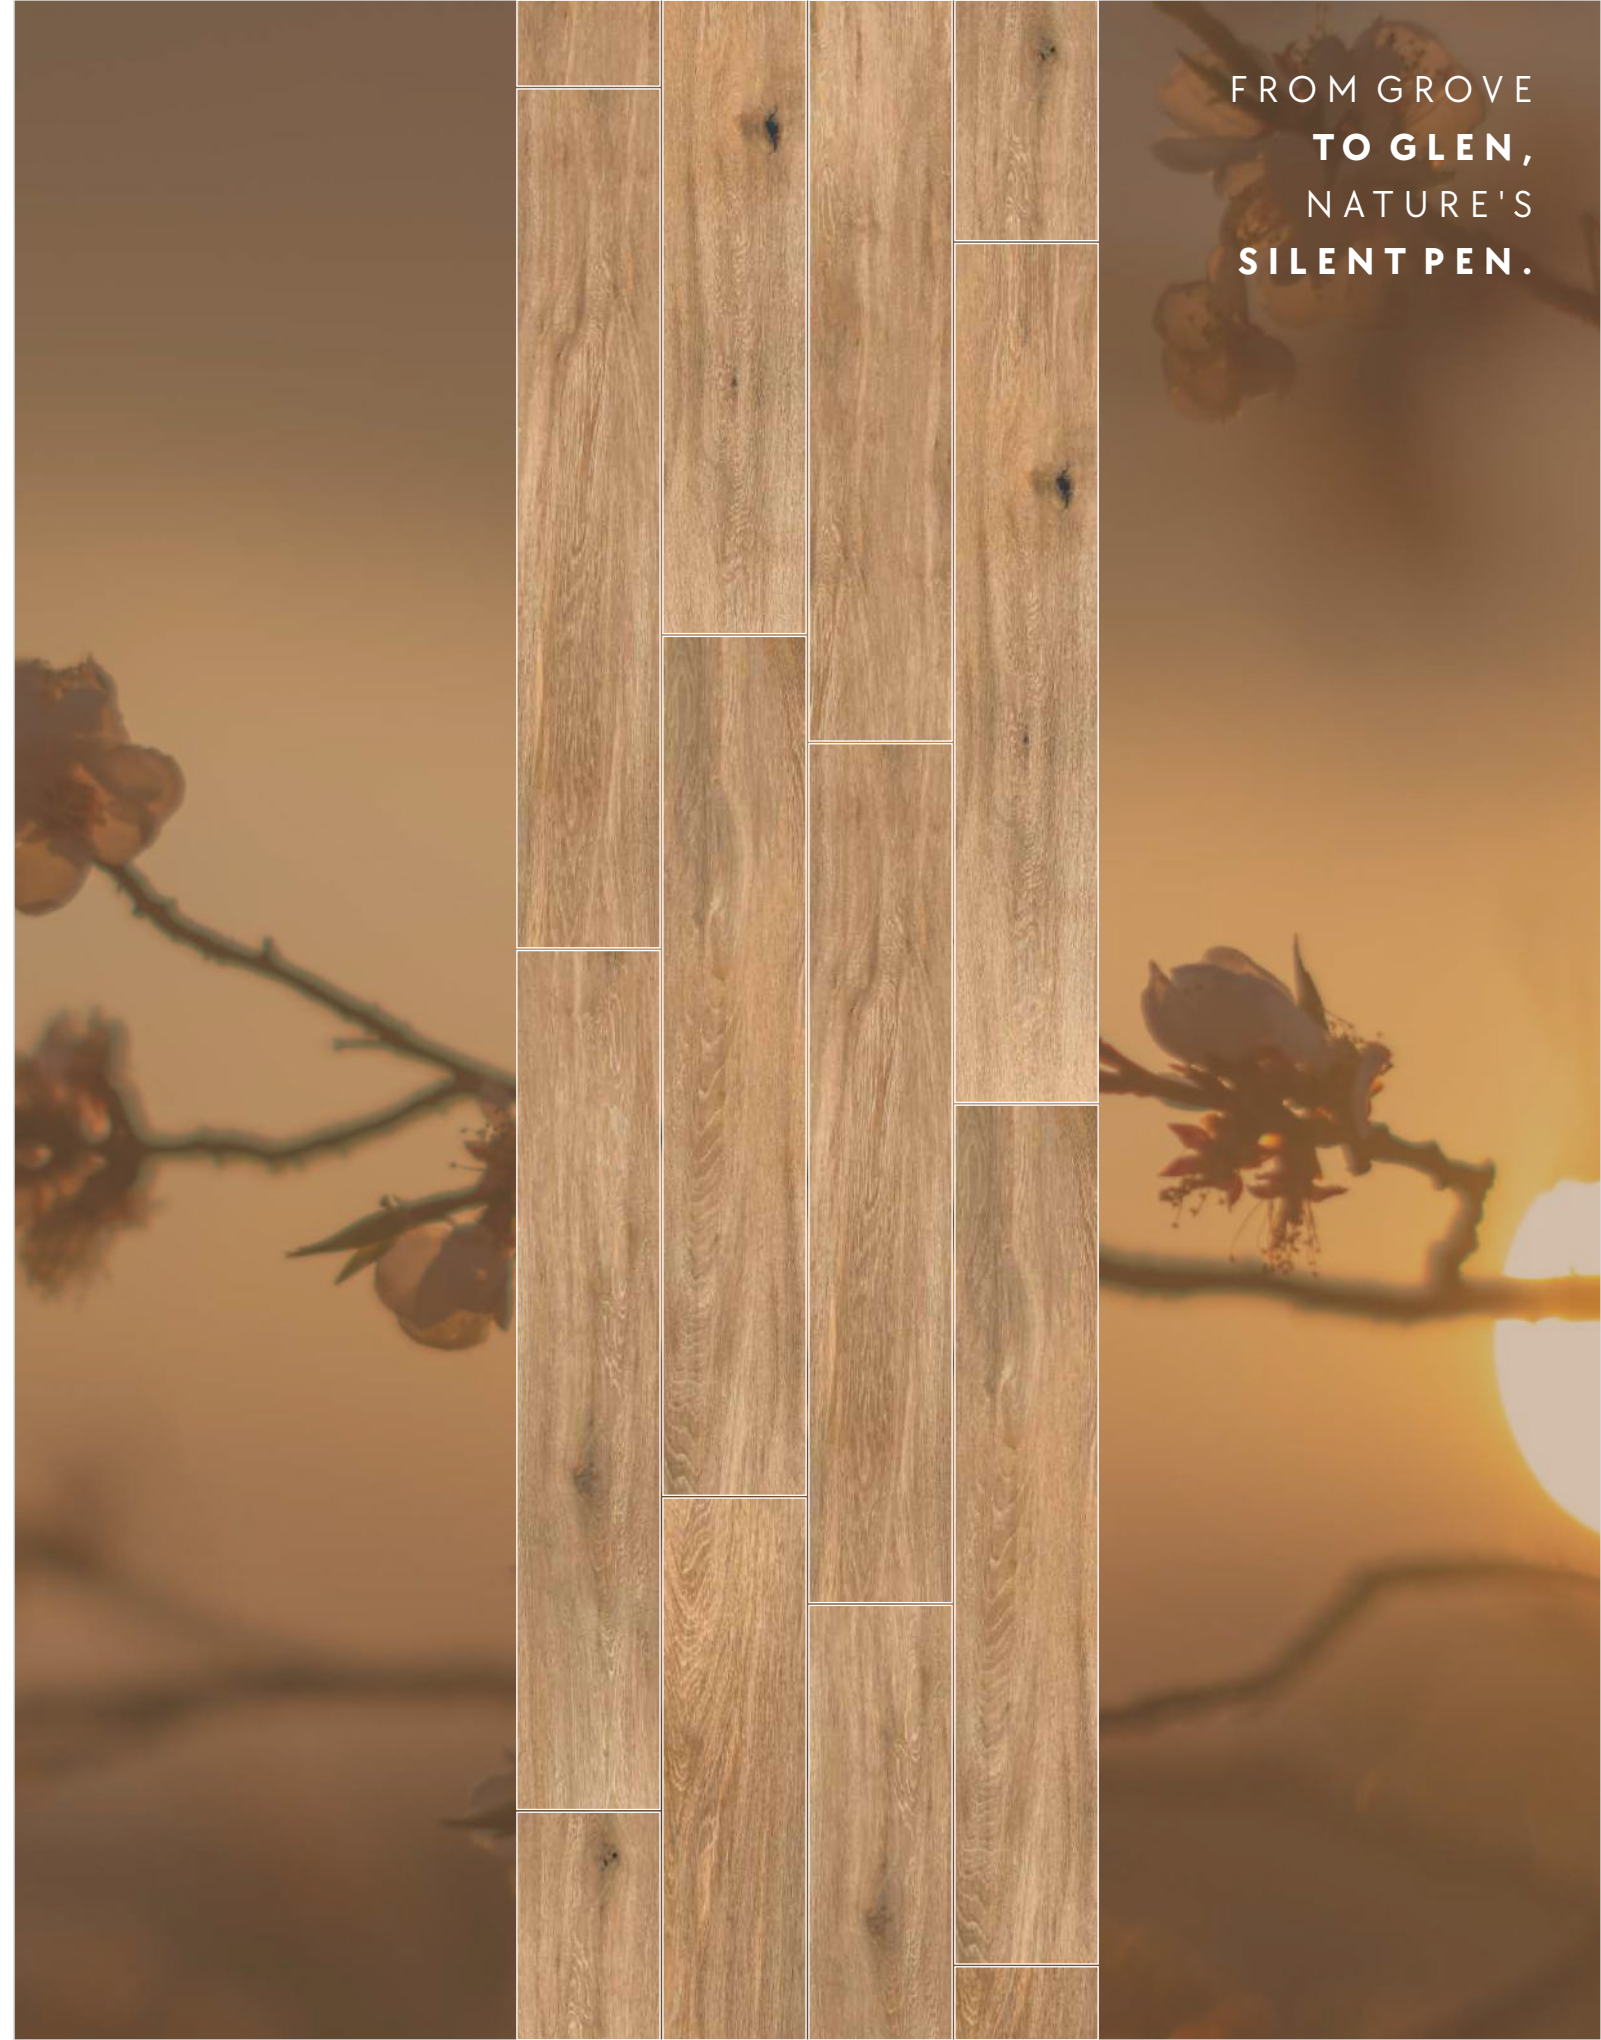

Size : 200x1200mm | Surface : Natural

★ Random-7

FROM GROVE
TO GLEN,
NATURE'S
SILENT PEN.

Jasmin Wood Brown

WOODLAND
WISDOM,
SUSTAINABLE
KINGDOM.

Staye
COLLECTION

Jasmin Wood Coffee

Size : 200x1200mm | Surface : Natural