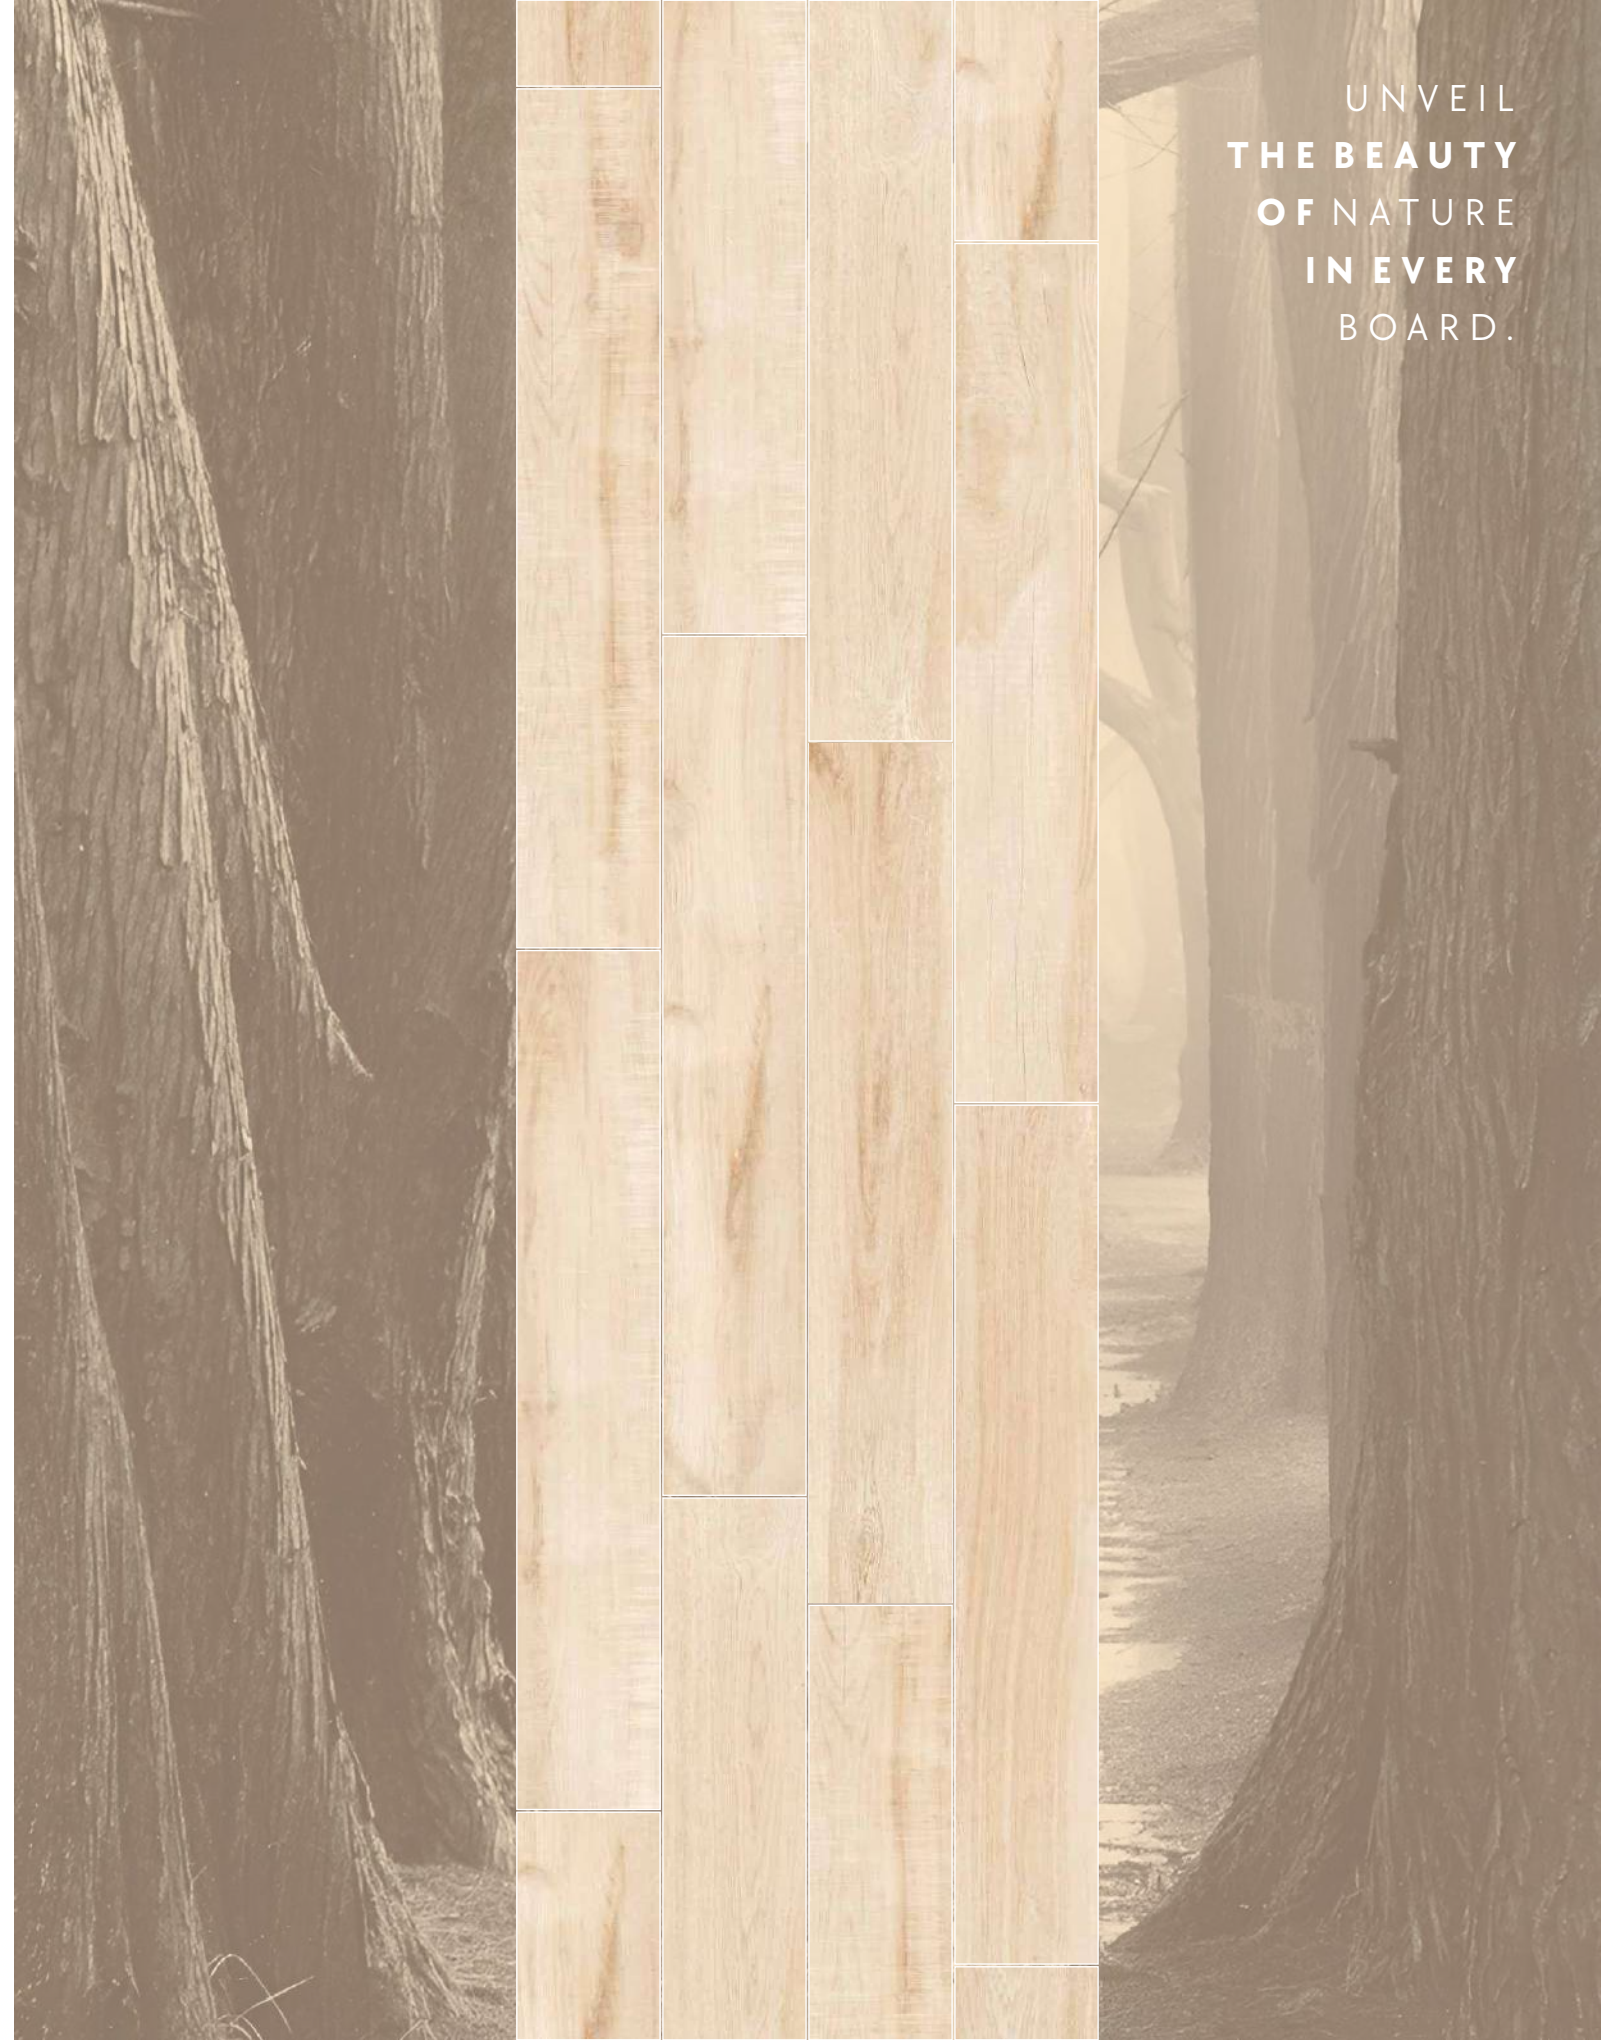

Staye

COLLECTION

Vocore Wood Grey

Size : 200x1200mm | Surface : Natural

Slip Resistance

Slight Variation

★ Random-8

UNVEIL
THE BEAUTY
OF NATURE
IN EVERY
BOARD.

Staye
COLLECTION

Vocore Wood Ivory

Size : 200x1200mm | Surface : Natural

Slip Resistance

Slight Variation

★ Random-8

UNVEIL
THE BEAUTY
OF NATURE
IN EVERY
BOARD.

Staye
COLLECTION