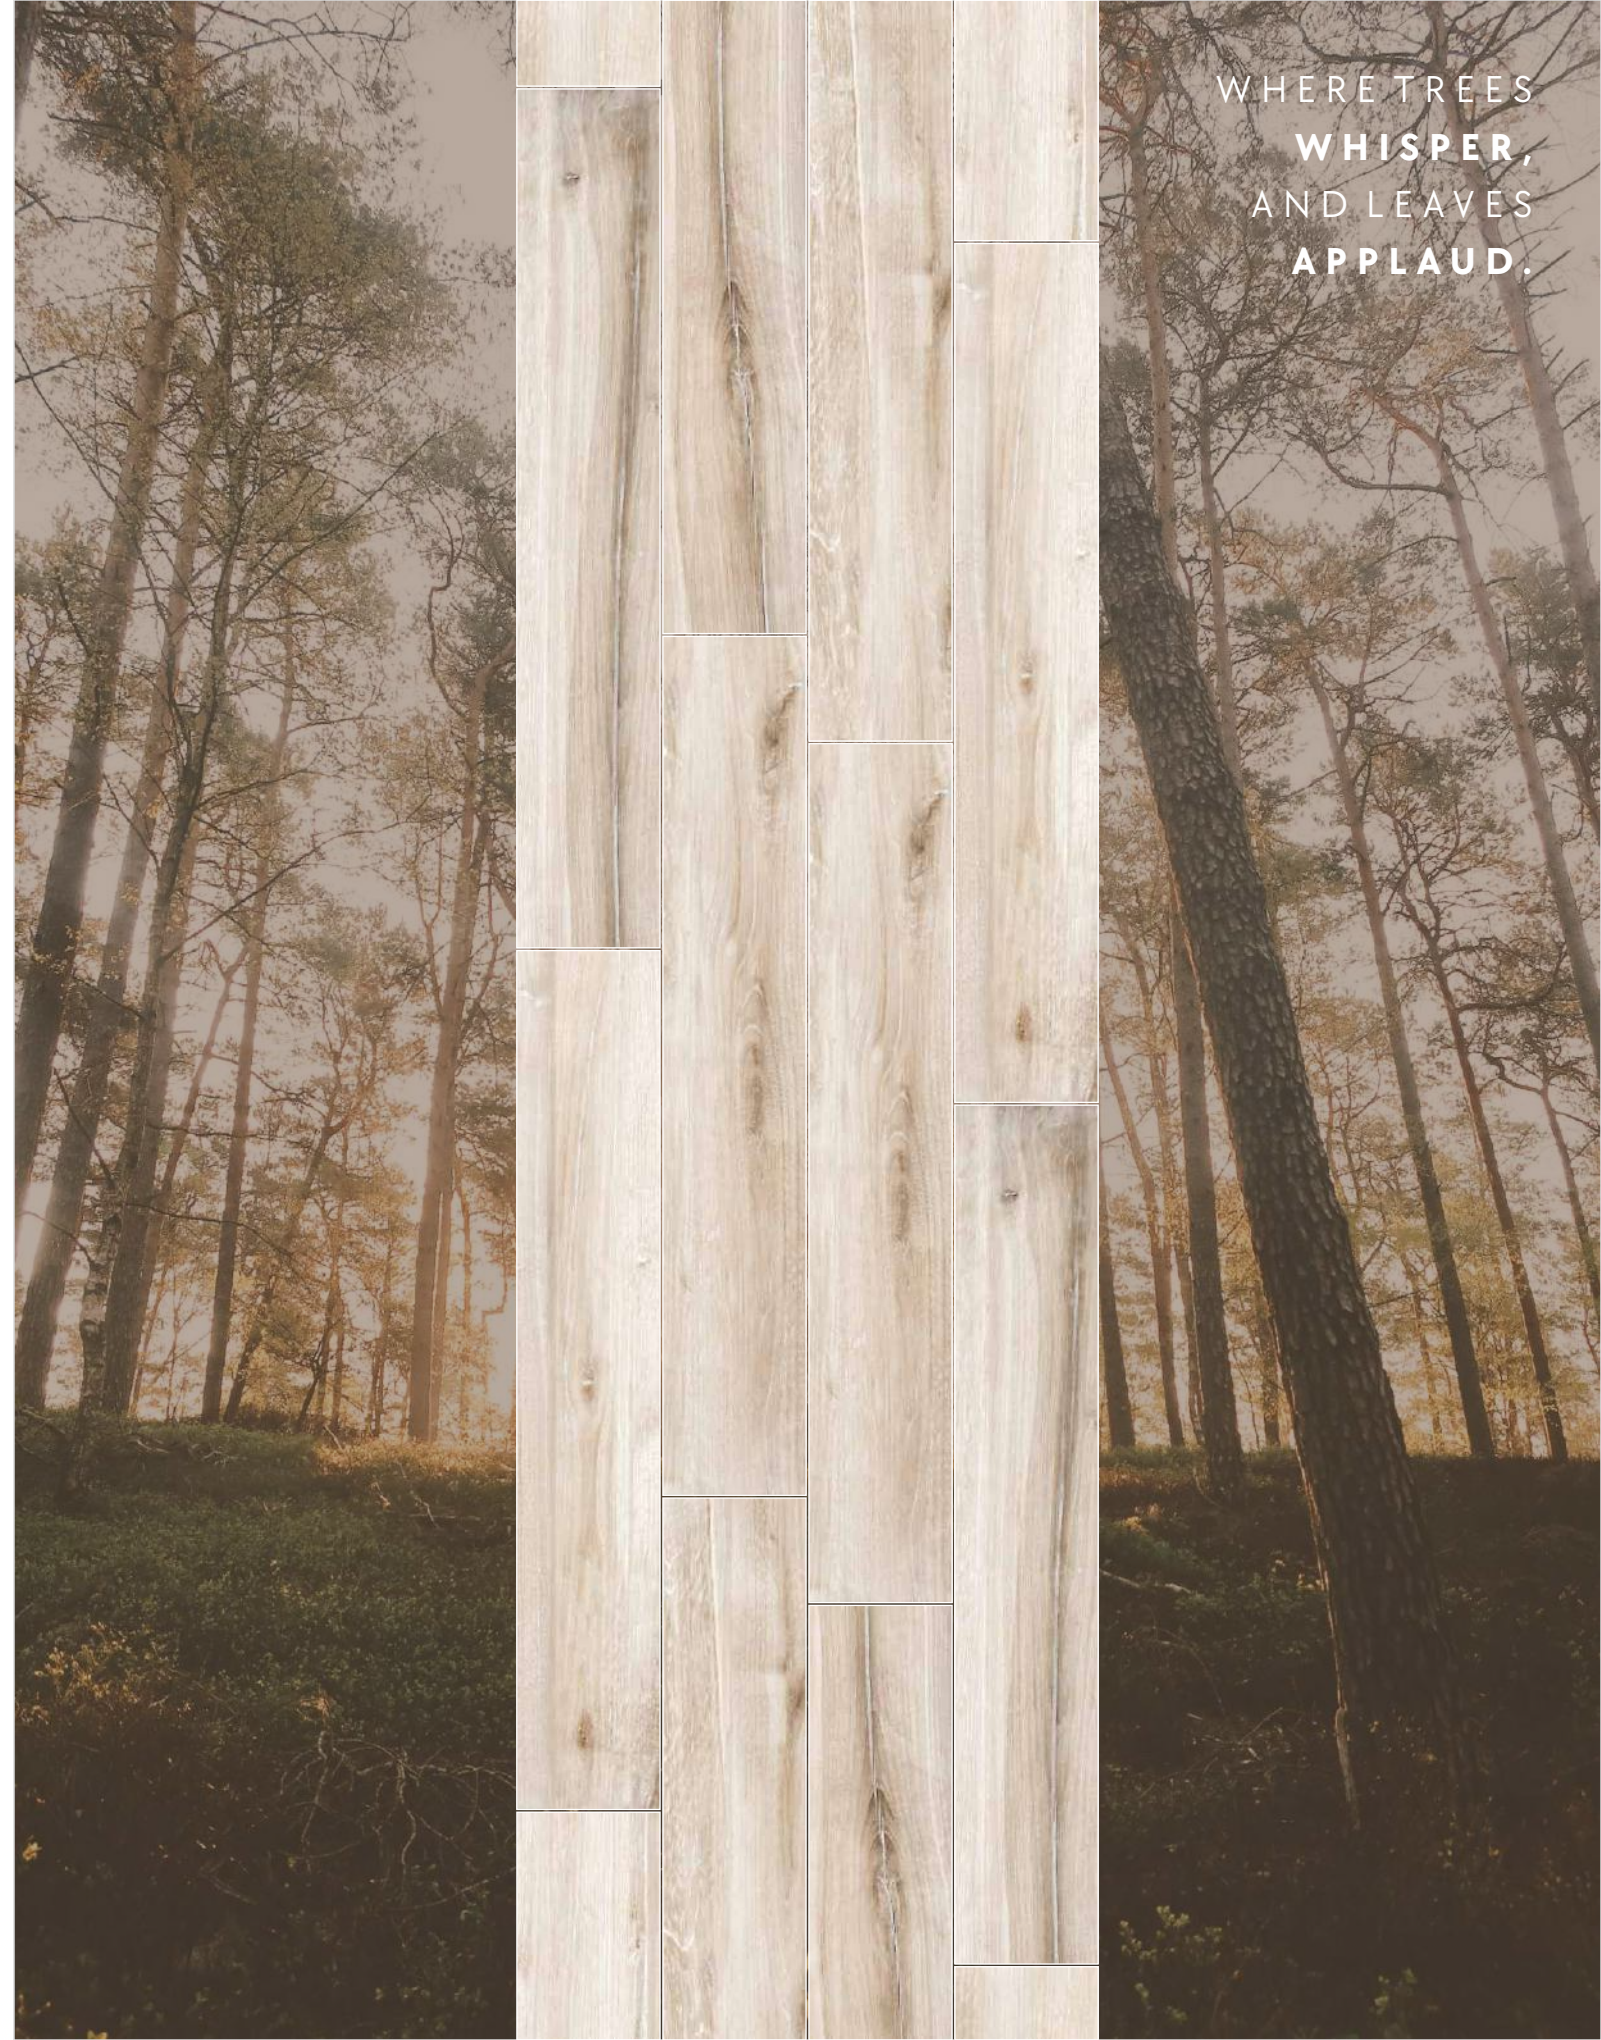

Aspen Wood Natural

Size : 200x1200mm | Surface : Natural

Slip Resistance

Slight Variation

★ Random-7

WHERE TREES
WHISPER,
AND LEAVES
APPLAUD.

WOODLANDS
UNLEASHED,
SERENITY
REVEALED.

Staye
COLLECTION