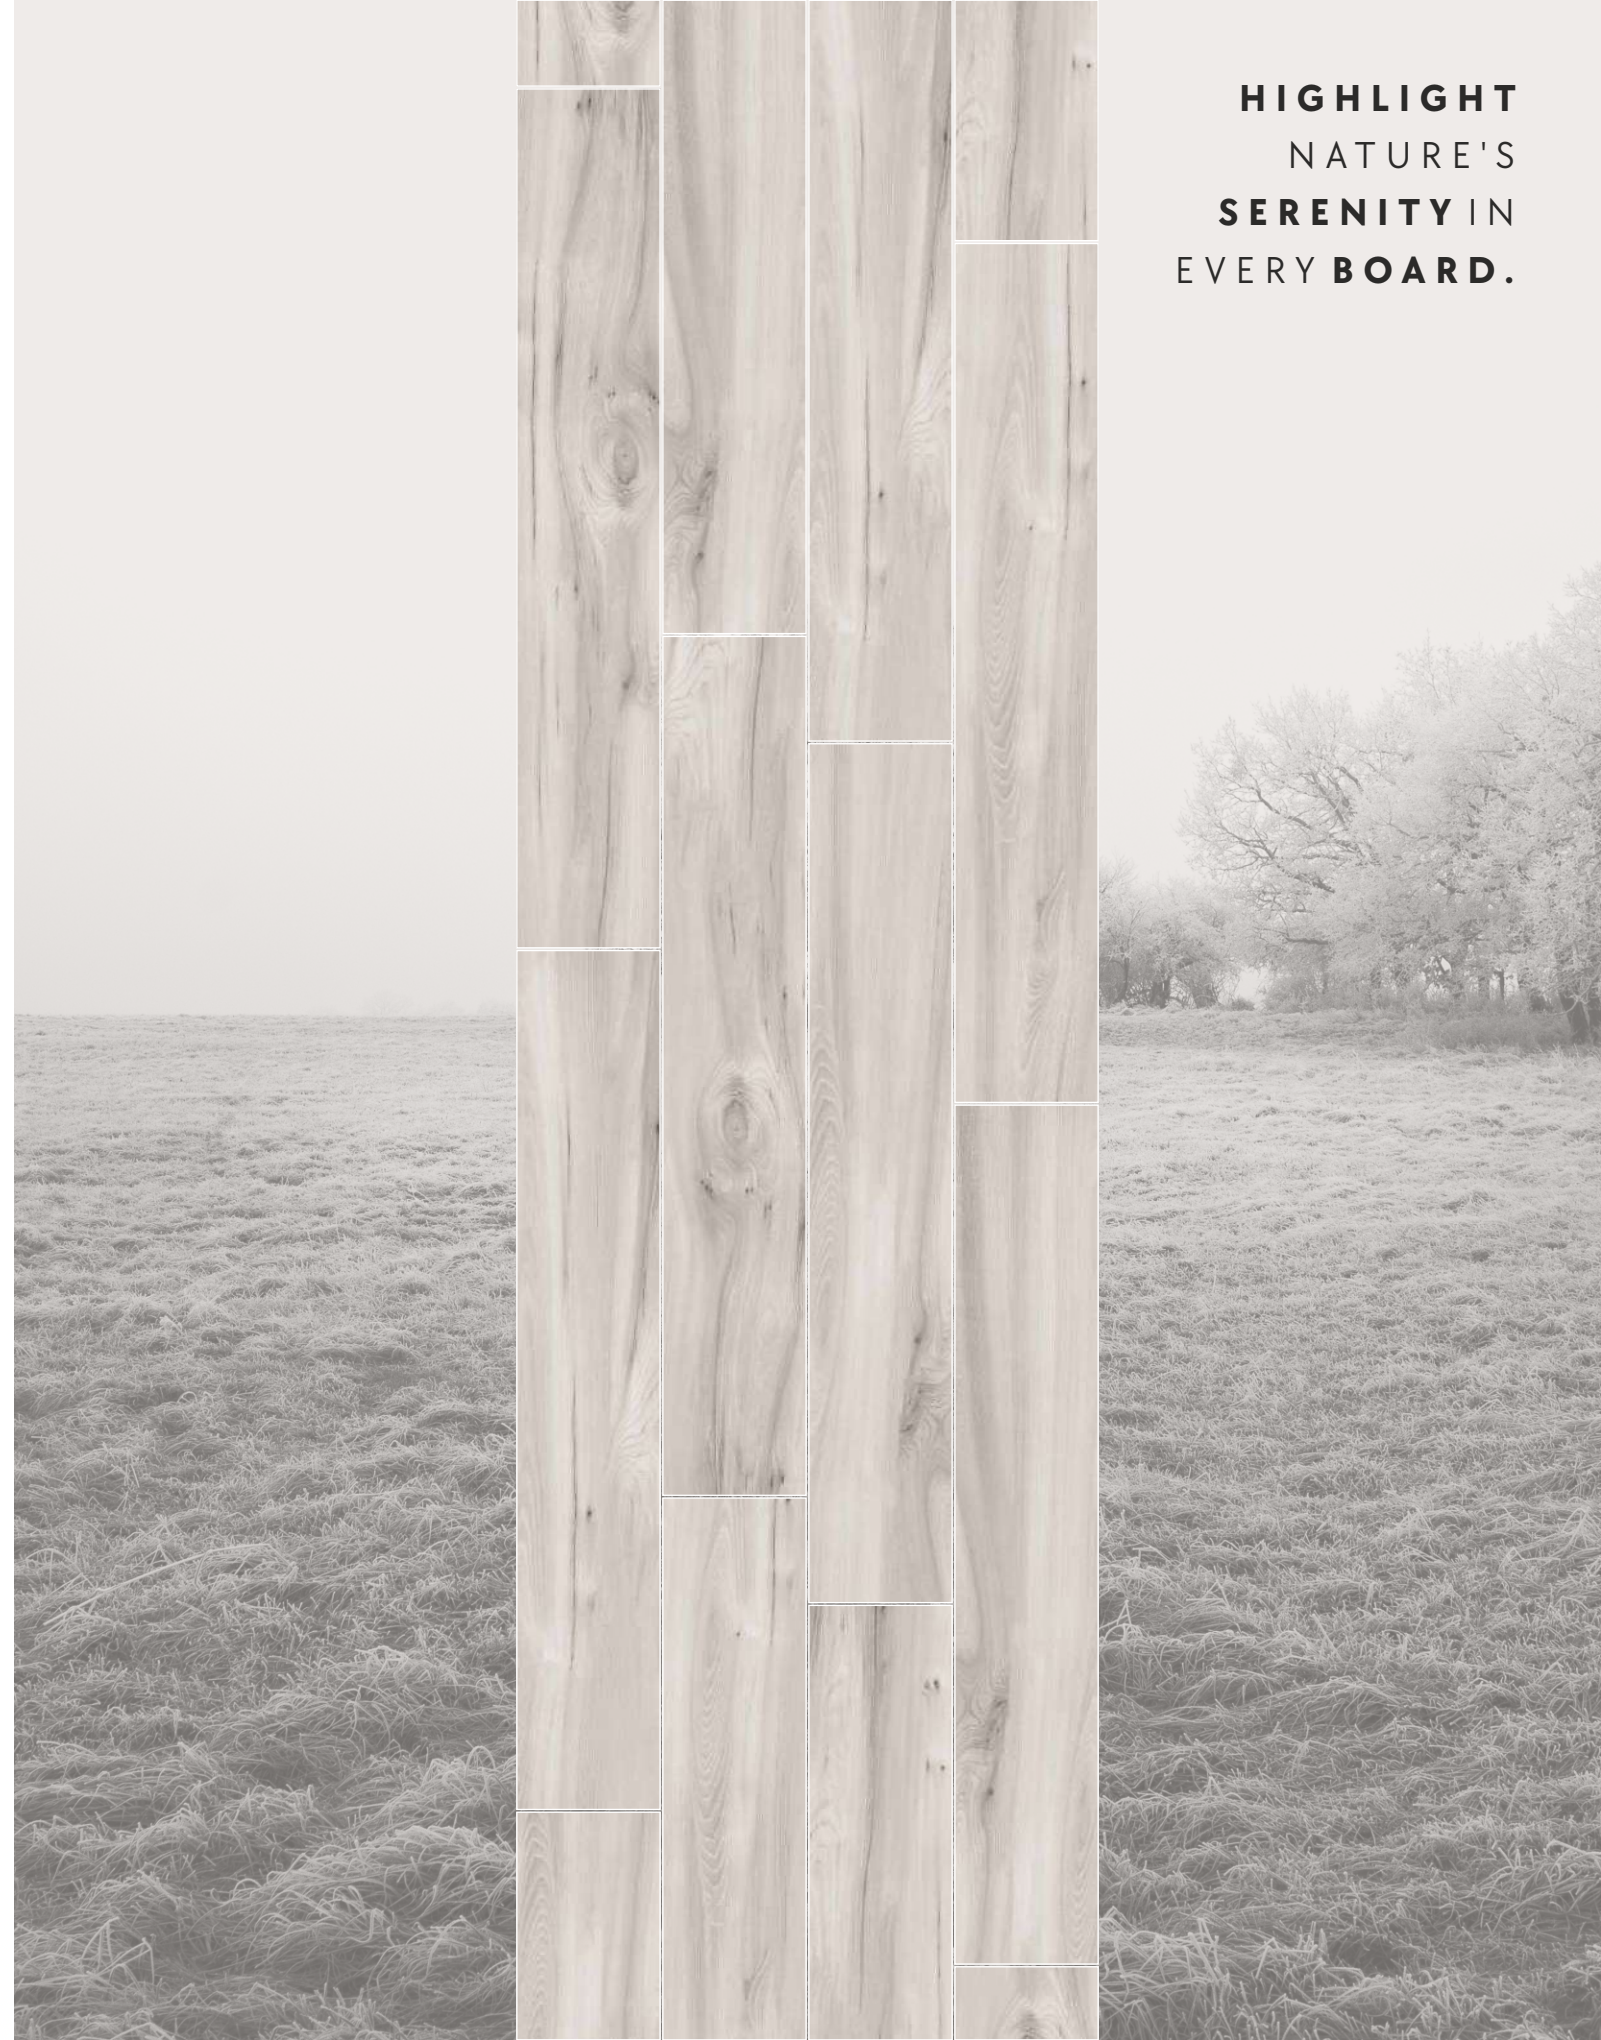

★ Random-7

DISPLAY
NATURE'S
GRANDEUR ON
EVERY
BOARD.

ILLUMINATE
NATURE'S
CHARM IN
EVERY BOARD.

Staye
COLLECTION

Oscar Wood Honey

Size : 200x1200mm | Surface : Natural

Slip Resistance

Slight Variation

★ Random-7

Oscar Wood Honey

Staye
COLLECTION

Oscar Wood Silver

Size : 200x1200mm | Surface : Natural

★ Random-7

HIGHLIGHT
NATURE'S
SERENITY IN
EVERY **BOARD.**

UNVEIL THE
HARMONY OF
NATURE ON
EVERY **BOARD**.

Staye
COLLECTION

Oscar Wood Wenge

Size : 200x1200mm | Surface : Natural

Slip Resistance

Slight Variation

★ Random-7

Elite Wood

BEIGE