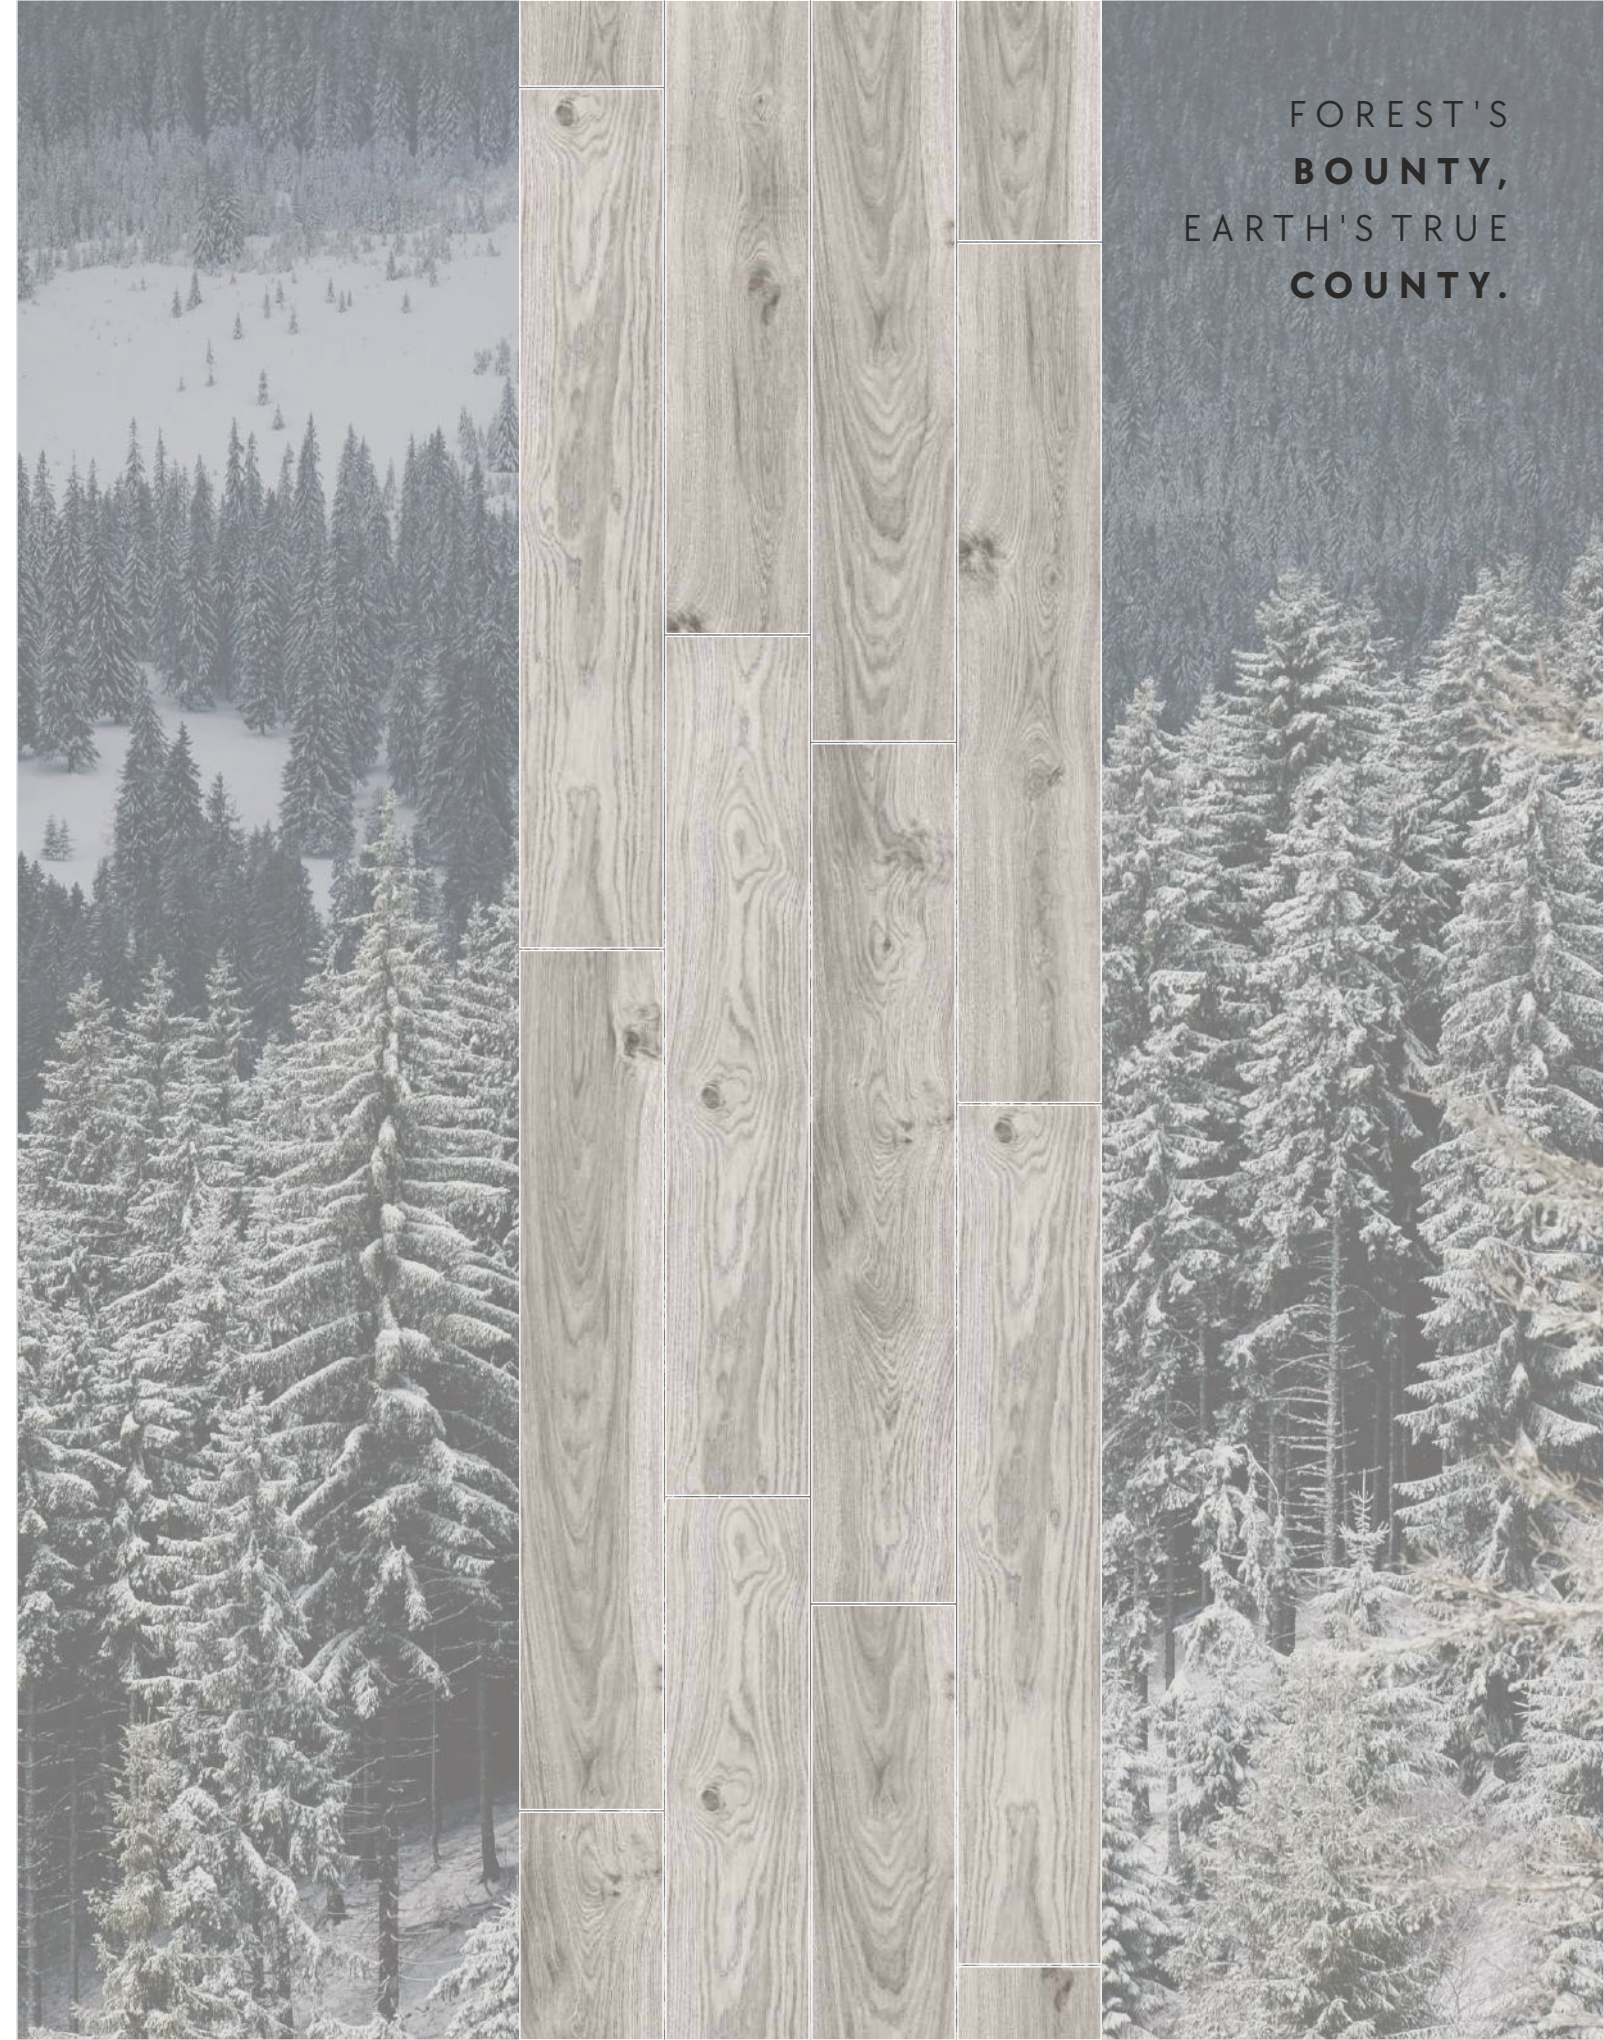

FOREST'S
BOUNTY,
EARTH'S TRUE
COUNTY.