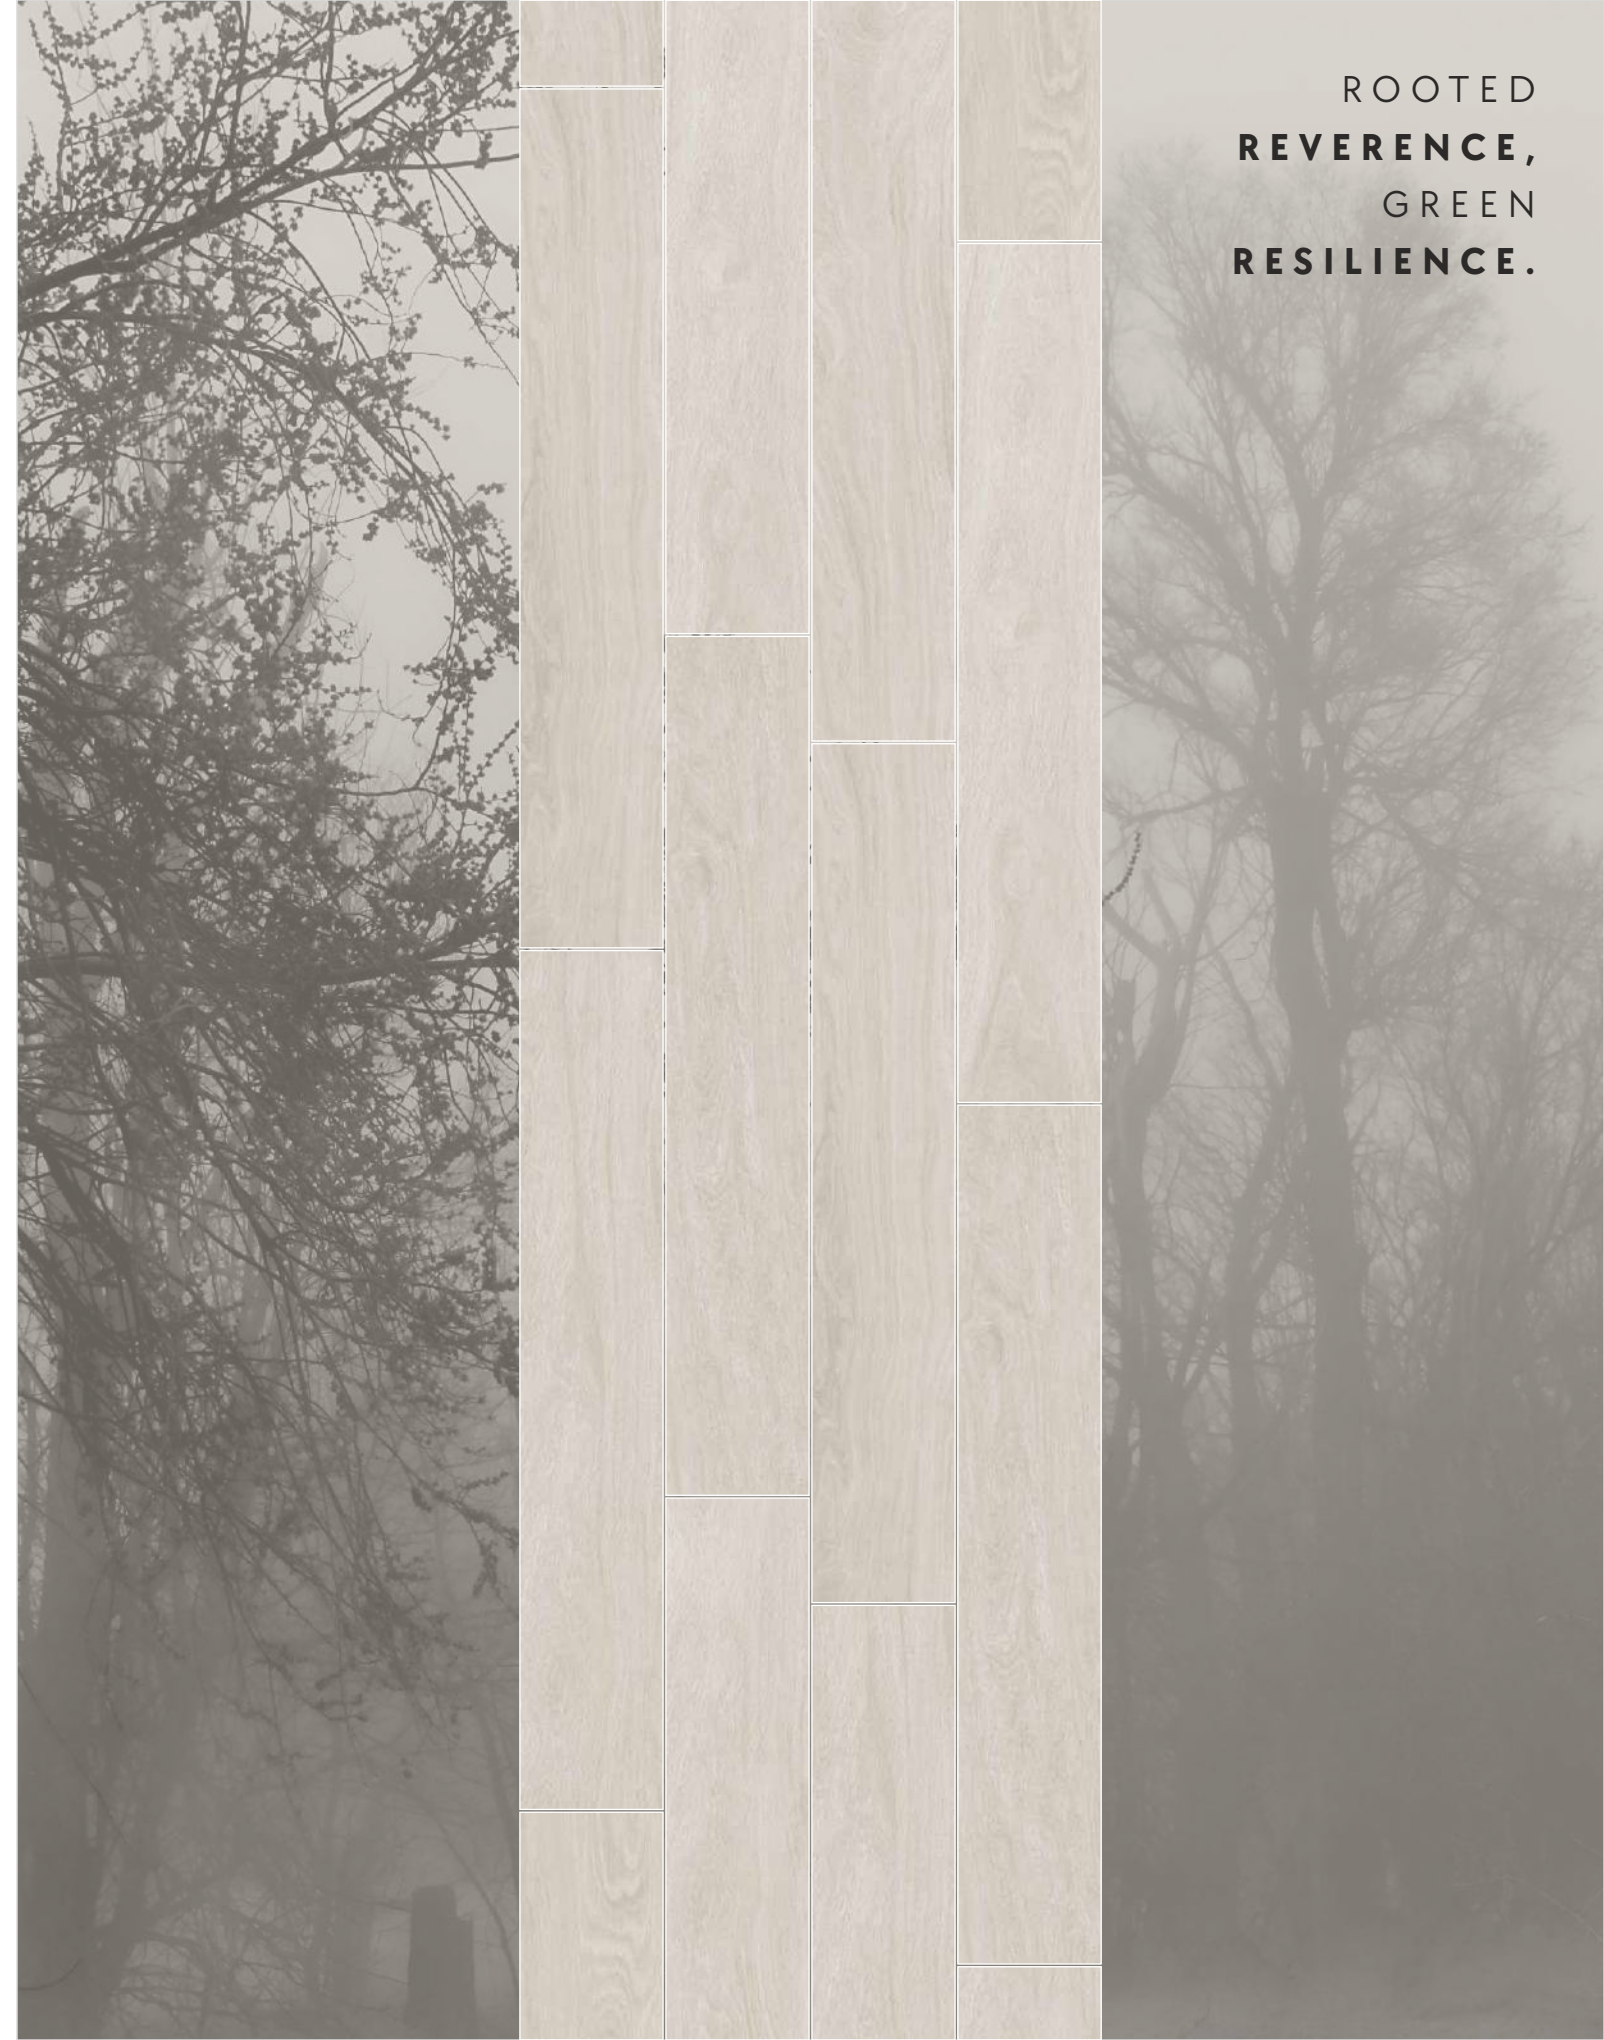

Size : 200x1200mm | Surface : Natural

Slip Resistance

Slight Variation

★ Random-7

ROOTED
REVERENCE,
GREEN
RESILIENCE.

Elmi Wood

ASH

CHESTNUT