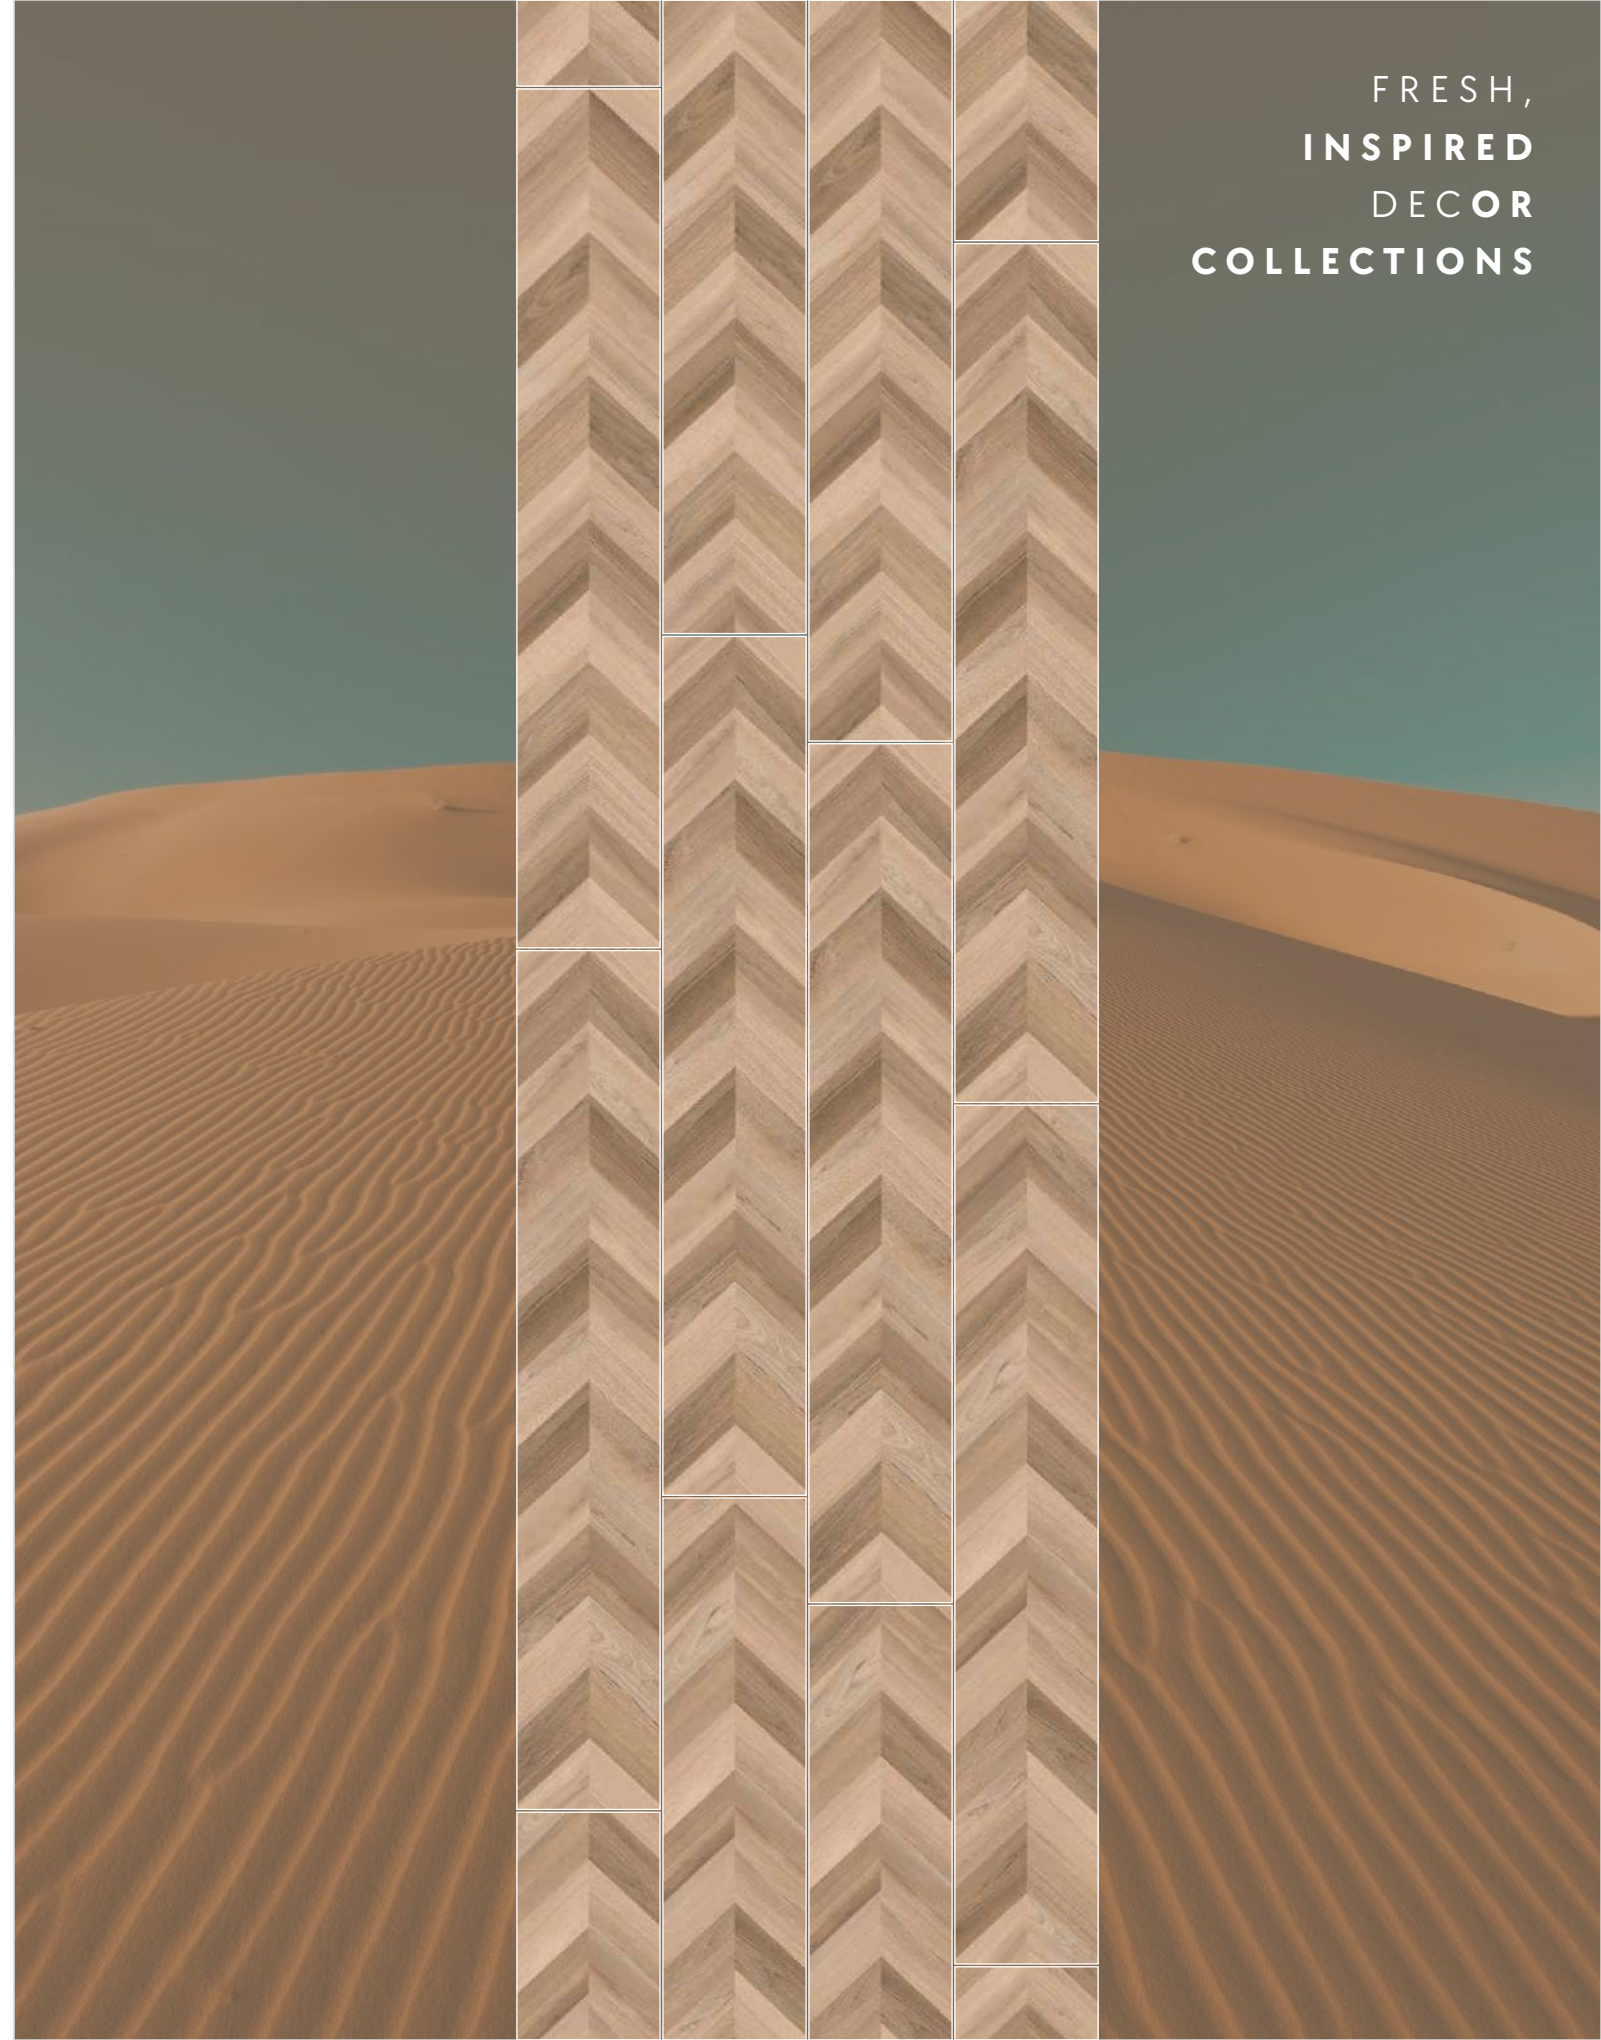

Staye
COLLECTION

Paul Wood White

Size : 200x1200mm | Surface : Natural

Slip Resistance

Slight Variation

★ Random-10

BEIGE

DENIM

NATURAL

Chevron

Stave
COLLECTION

Chevron Beige

Size : 200x1200mm | Surface : Natural

Slip Resistance

Slight Variation

★ Random-3

FRESH,
INSPIRED
DECOR
COLLECTIONS

CAPTIVATING
DÉCOR
COLLECTION
DEBUT

Stave
COLLECTION

Chevron Denim

Size : 200x1200mm | Surface : Natural

Slip Resistance

Slight Variation

★ Random-7