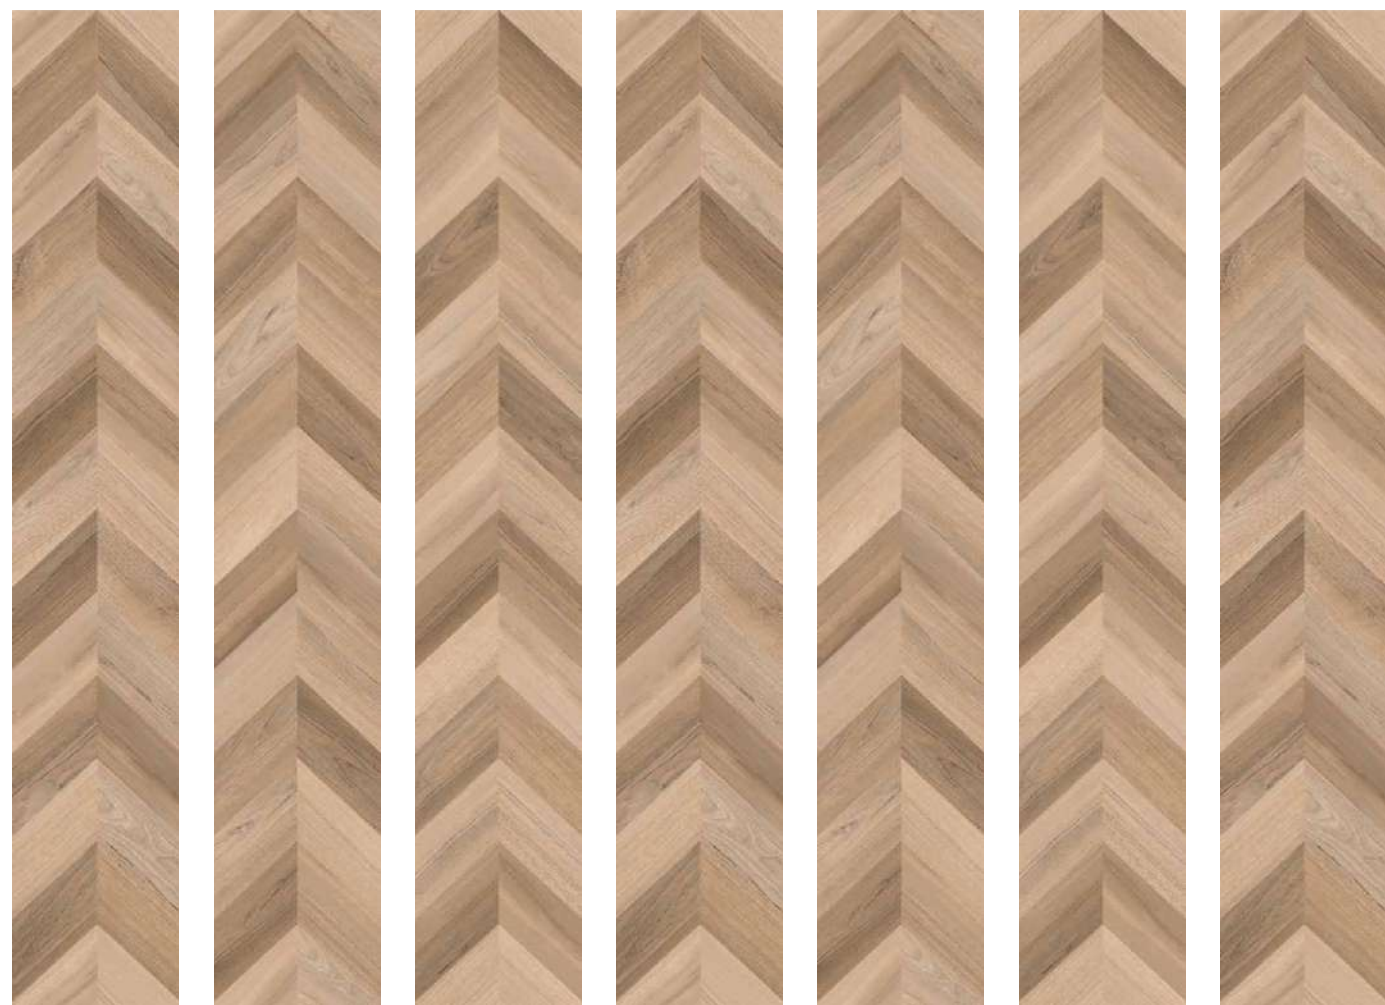

Staye
COLLECTION

Paul Wood White

Size : 200x1200mm | Surface : Natural

Slip Resistance

Slight Variation

★ Random-10

BEIGE

DENIM

NATURAL

Chevron

Stave
COLLECTION

Chevron Beige

Size : 200x1200mm | Surface : Natural

Slip Resistance

Slight Variation

★ Random-3