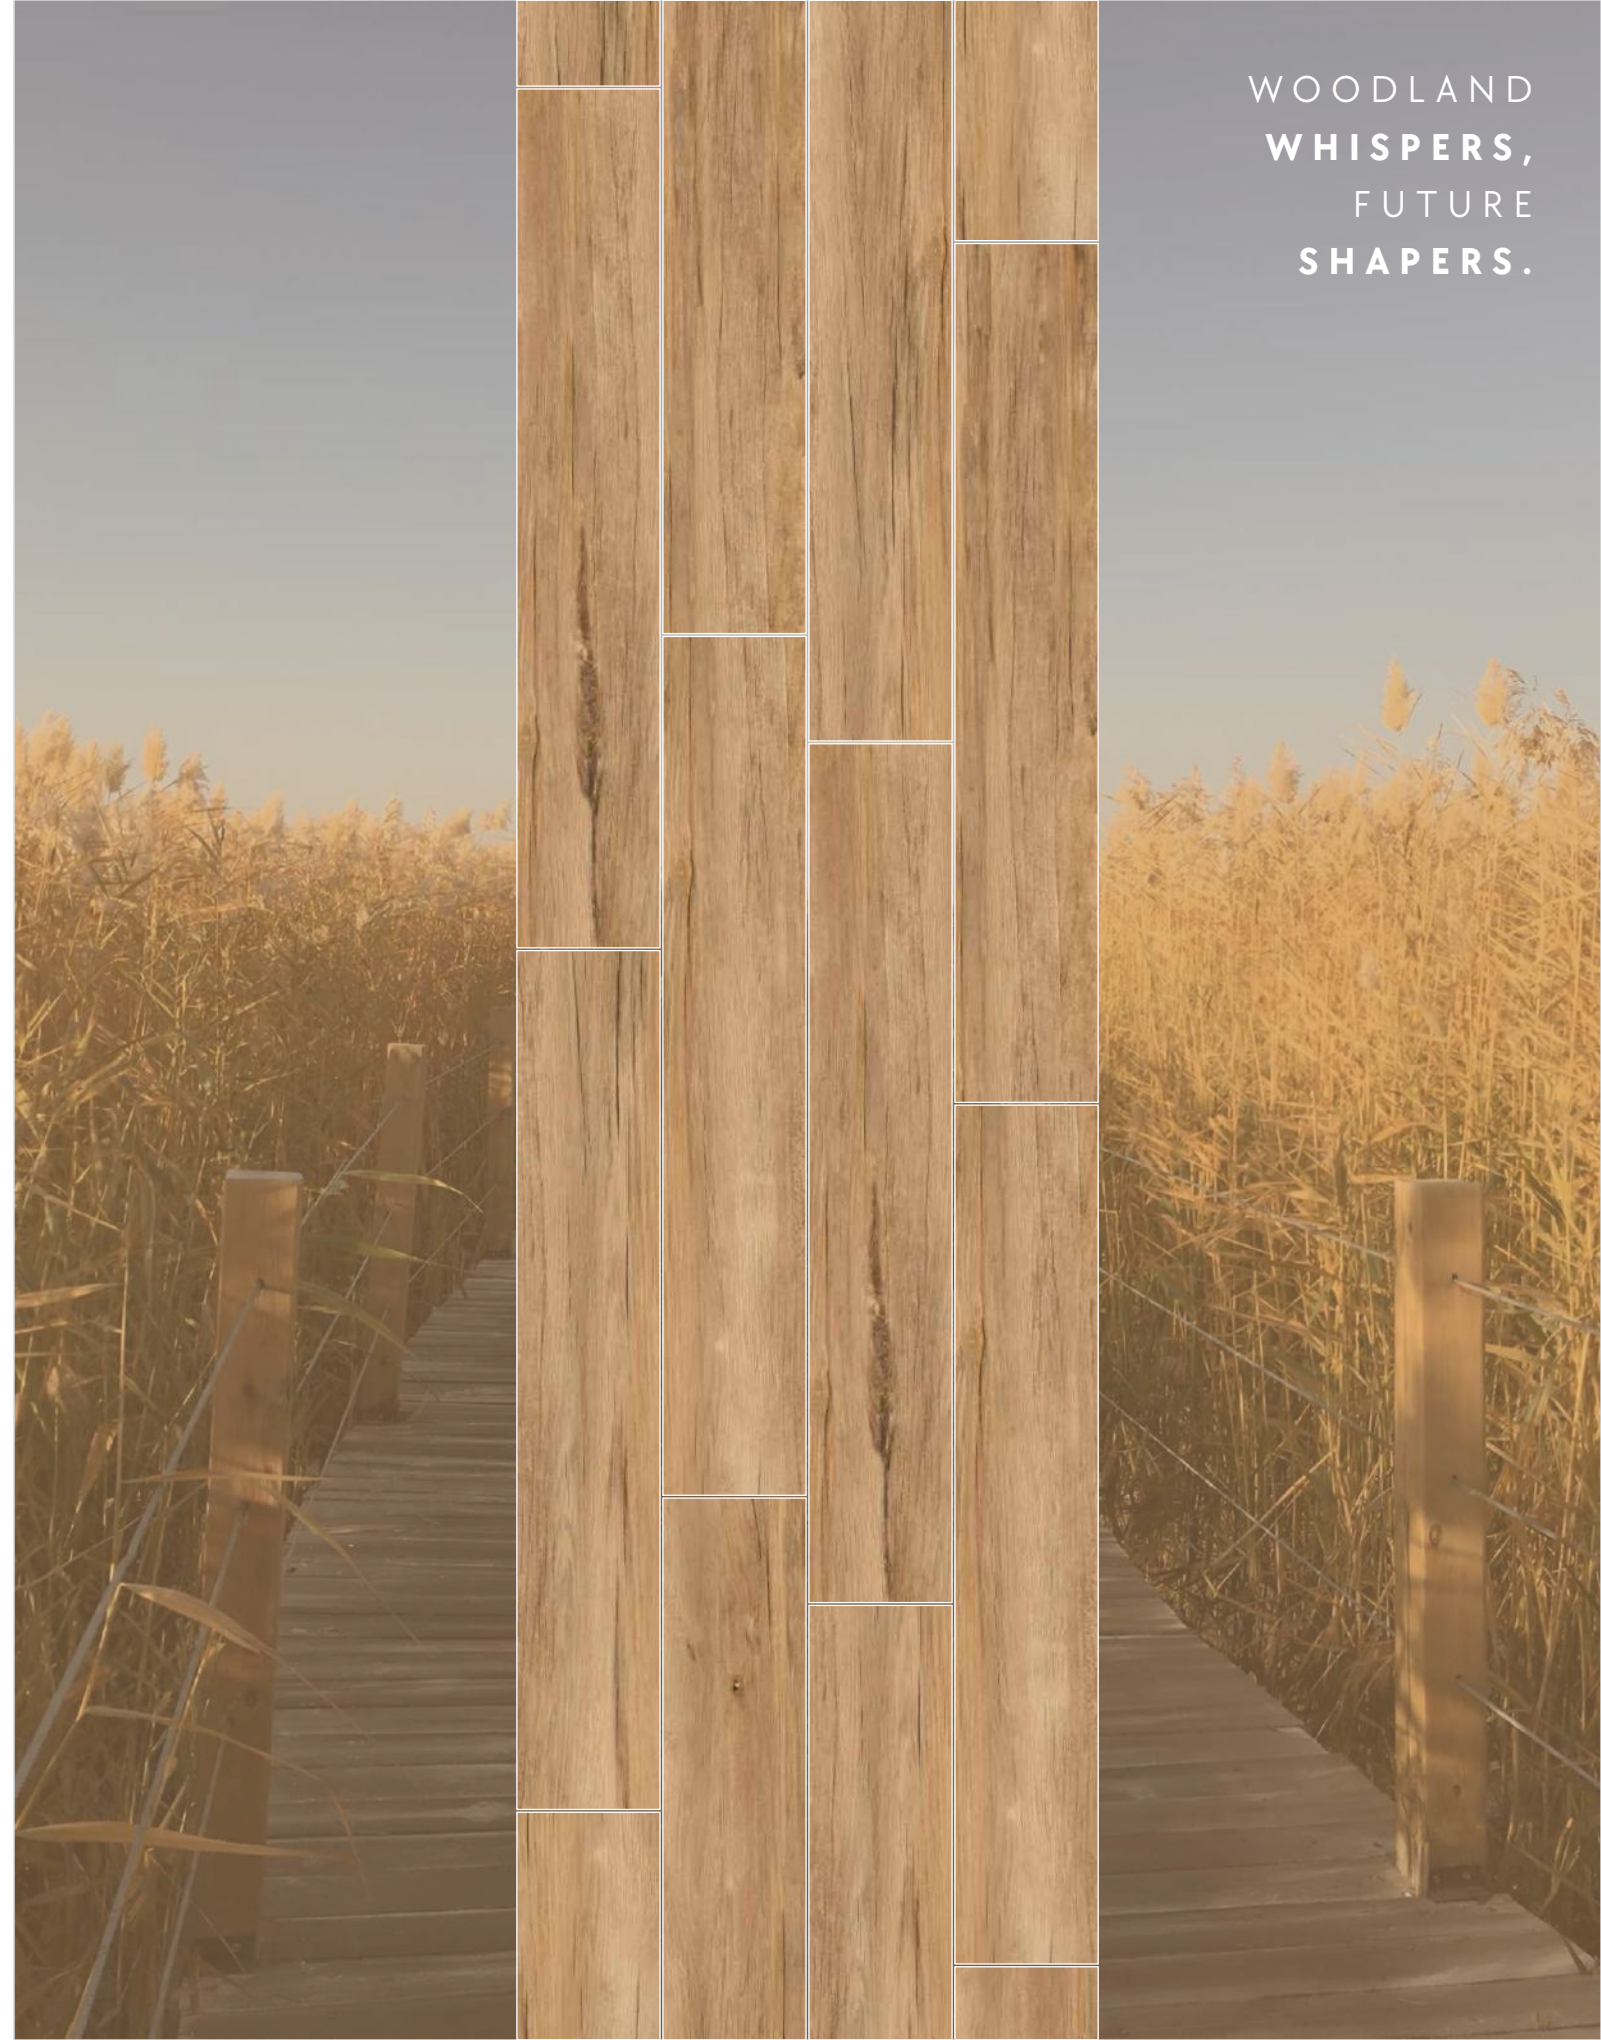

★ Random-7

WOODLAND
WHISPERS,
FUTURE
SHAPERS.