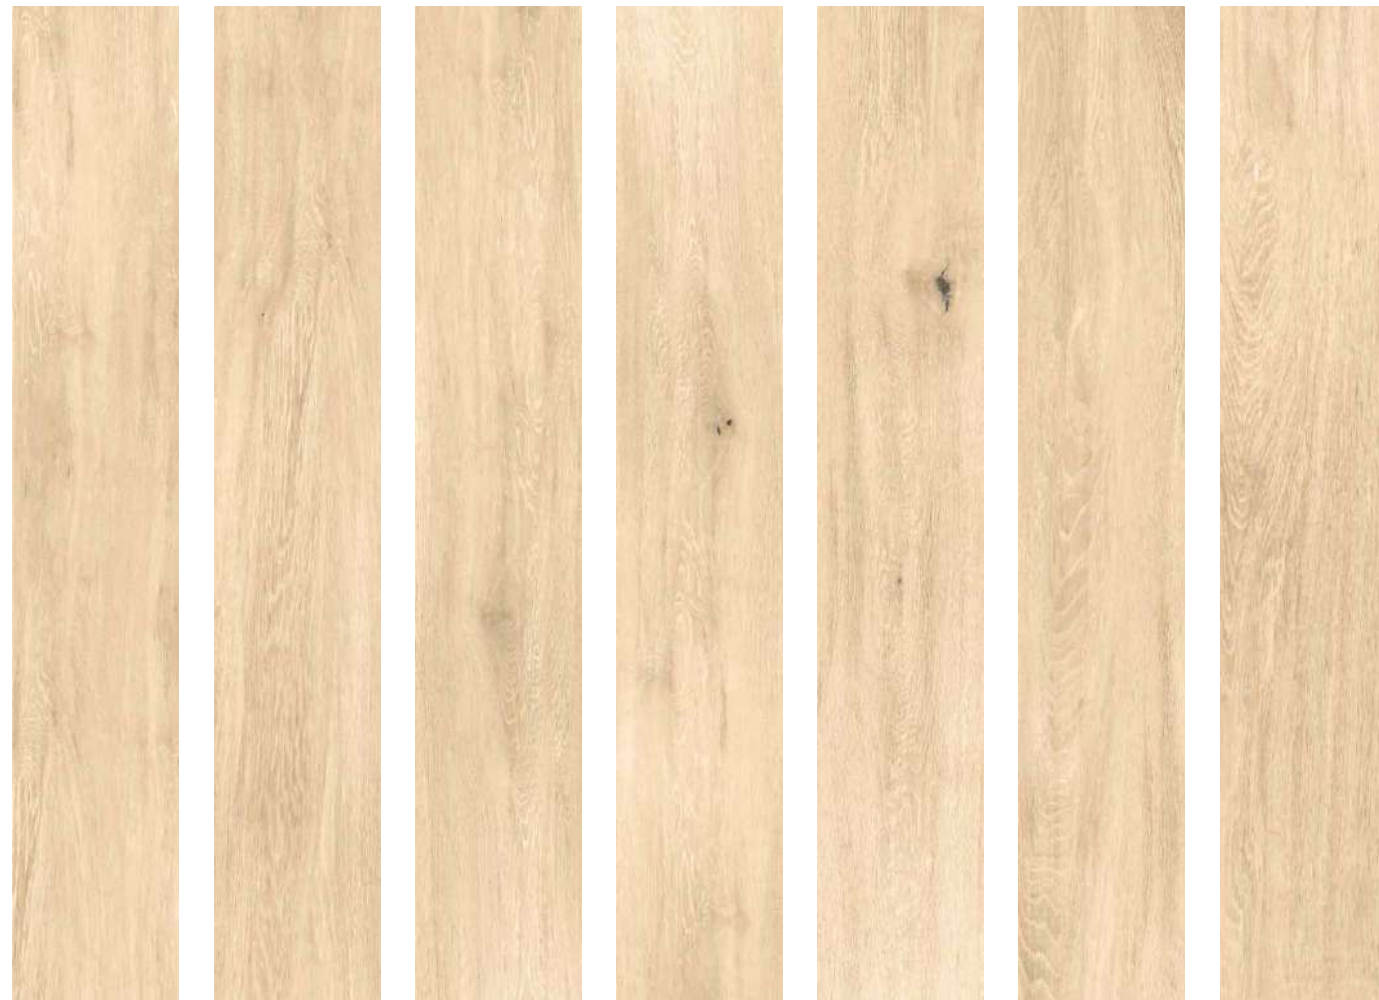

Staye

COLLECTION

Jasmin Wood Ivory

Size : 200x1200mm | Surface : Natural

★ Random-7