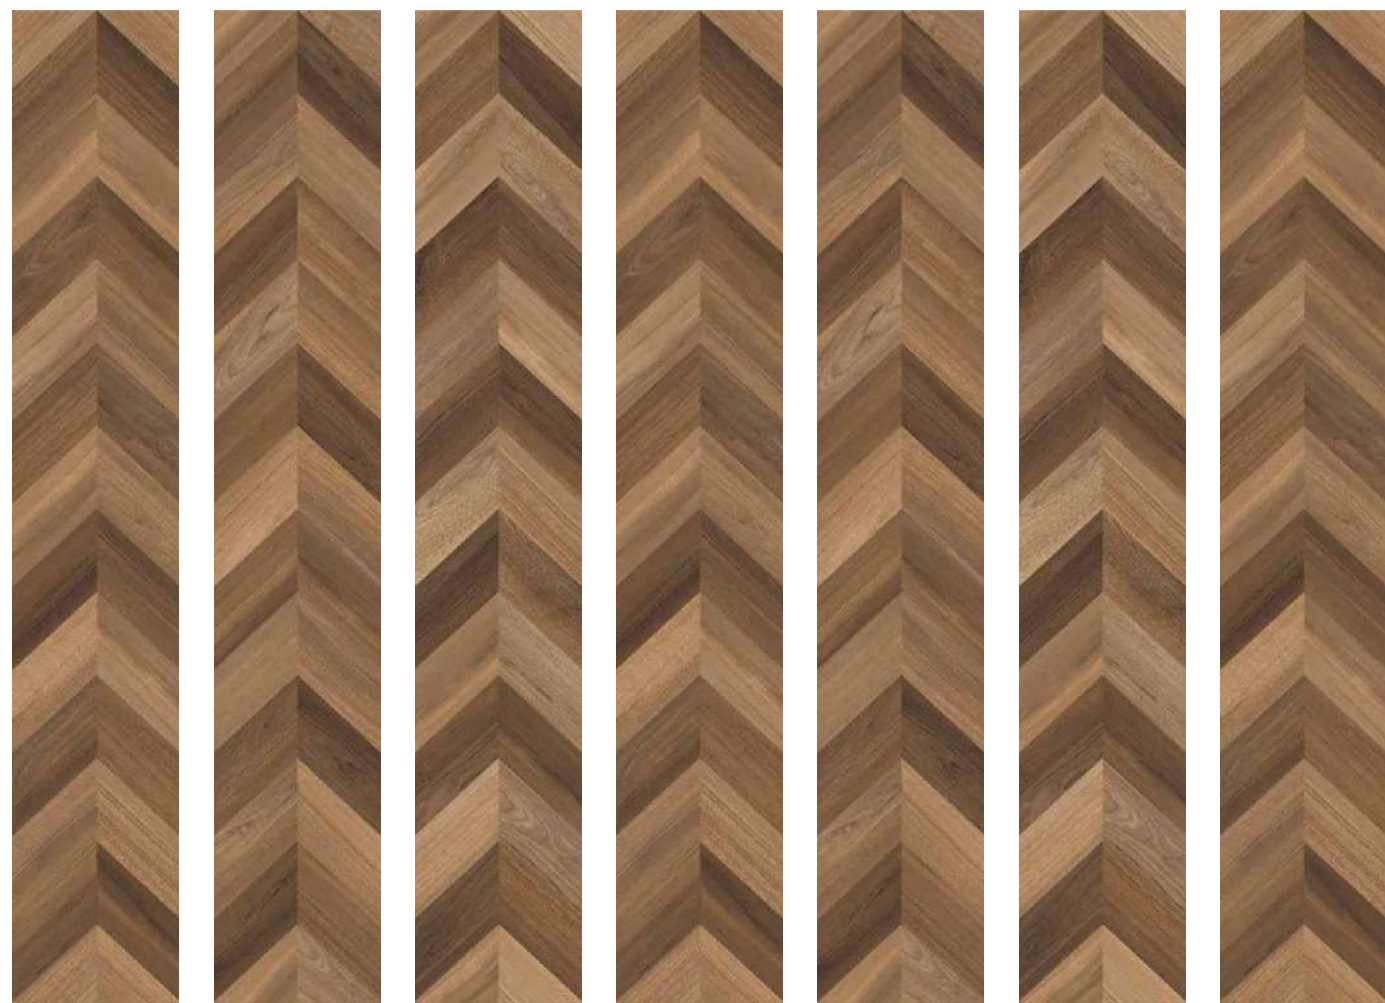

Chevron Denim

Stave
COLLECTION

Chevron Natural

Size : 200x1200mm | Surface : Natural

Slip Resistance

Slight Variation

★ Random-3

FRESH
ARRIVALS,
CONTEMPORA
RY ELEGANCE.